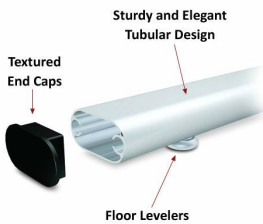

24x36 Poster Sign Stand with Snap Open (1) Sign Frame (Single Sided)

FOR CURRENT PRICING, VISIT THE ID # LISTED ABOVE

Product Details

- Pedestal Sign Stand with Double Legs
- [Poster Snap Frame](#)
- Tubular Stand Design
- Designed with heavy duty oval design extruded alloy
- Comes with 1 sign frame for single sided viewing
- Displays 1 poster **24 x 36**
- Quick Change Snap Open Frame
- Signs and Posters are Front Loaded
- Sign Frame Orientation: Vertical (Portrait)
- **2 Finishes Available: Black and Silver**
- Snap Frame Width: 1 1/4"
- Sign Frame Corners: Mitered
- All 4 frame sides snap open for easy change of your graphics
- **Accepts up to 1/32" thick material**
- Sturdy tubular leg support design come with textured end caps
- Floor levelers included on the bottom of both support legs
- **Plastic overlay lens included to protect your graphic**
- 24x36 Sign Stand with Double Leg Support for **Indoor Use**

Model	Insert (Poster Size)	Insert (Viewable Area)	Overall Height	Number of Sign Frames
TTR1PSN2436	24" x 36"	23 1/4" x 35 1/4"	63"	1 (Single Sided)