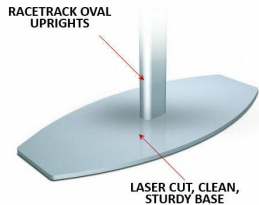

**Super Large Format Portable Poster Stand Display - 48x60 Poster Sign Holder Size**

FOR CURRENT PRICING, VISIT THE ID # LISTED ABOVE

**Product Details**

- Double Post, Extra Large Poster Stand
- Designed with **heavy duty** extruded aluminum alloy frame
- Display 1 or 2 posters **48 x 60**
- **Frame profile overlaps poster by 3/8" all around**
- **Sign Frame Orientation: Vertical or Horizontal**
- **1/4"** TOP slot opening in sign holder frame: slide in insert
- Sturdy racetrack oval leg support design come with textured end caps
- Durable, double bolt upright to base connection
- Frame Bottom **24"** off the Floor for Poster Height **48"**
- Frame Bottom **12"** off the Floor for Poster Height **60"**
- **2 Metal Finishes: Matte Black and Satin Silver**
- Sign Holder Corners: Mitered
- Two **12 LBS steel bases** for sturdy support
- **Ships knock down, 8 minutes assembly time**
- Super Large Poster Display Stand 48"x60" Suitable for **Indoor Use**

Assembly is permanent.  
Once assembled, display standing unit 48 x 60 cannot be disassembled

Model	Insert (Poster Size)	Insert (Viewable Area)	Overall Height (with Vertical Frame)	Overall Height (with Horizontal Frame)
TTRLPS4860	48" x 60"	47 1/4" x 59 1/4"	72"	72"