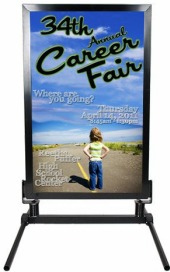

**Extra Large Outdoor Curb Sign Holder with Snap Frames 41 x 55 Poster Size | 2-Sided Viewing**

FOR CURRENT PRICING, VISIT THE ID # LISTED ABOVE

**Product Details**

- 41x55 Tall Sidewalk Sign Holder Wind Resistant
- Two Snap Frames for Poster Size 41 x 55
- Quick-Change, all 4 frame rails snap open to Insert
- Heavy-Duty Outdoor Weatherproof Curb Stand
- Two-sided design (display 2 separate posters)
- (2) Frame Finishes: Gloss Black & Satin Silver
- Frame Rail Width: 1 3/4"
- Weather-treated aluminum construction
- **Dual Spring Steel Base** : Powder-Coated
- Backing Board: White Coroplast Withstands All Weather
- Accepts printed materials up to 1/32" thick
- **No Tools Required!**

**Ordering Options**

- (2) **Protective Clear Overlays**  
 Clear .020 polycarbonate overlays are available (1 for each sign holder side) for protection to your posters or graphics.

**Dimensions**

- Rail Width: 1.75"
- Insert Size: 41" x 55"
- Visual Area: 39.06" x 53.06"
- Bleed: 1.28" x 1.28"
- Overall Frame Size: 42.56" x 56.56"
- Insert Thickness (max): .030"
- Leg Length: 29" Each, 45.75" Overall
- Overall Height: 66.25"
- Shipping Weight: 48.65 LBS (Ground Freight)