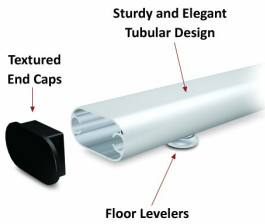

22x28 Poster Sign Stand with Snap Open (2) Sign Frames (Double Sided)

FOR CURRENT PRICING, VISIT THE ID # LISTED ABOVE

Product Details

- Double Pedestal Sign Stand
- Display 2 posters **22 x 28**
- Designed with heavy duty oval design extruded alloy
- 2 Snap Frame Sign Frames for Double Sided Viewing
- Snap Open, Front Loading Frames
- Display 2 posters **22 x 28**
- Sign Frame Orientation: Vertical (Portrait)
- 2 Finishes Available: **Black and Silver**
- Snap Frame Width: 1 1/4"
- Sign Frame Corners: Mitered
- All 4 frame sides snap open for easy change of your graphics
- **Accepts up to 1/32" thick material**
- Sturdy tubular leg support design come with textured end caps
- Floor levelers included on the bottom of both support legs
- **(2) Plastic overlays included to protect your graphic**
- Made in the USA
- Double Pedestal Sign Display Stand 22x28 for **Indoor Use**

Model	Insert (Poster Size)	Insert (Viewable Area)	Overall Height	Number of Sign Frames
TTR2PSN2228	22" x 28"	21 1/4" x 27 1/4"	63"	2 (Double Sided)