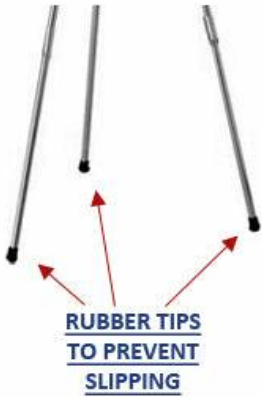

SUPER STRONG Steel Bright-Plated Easel

FOR CURRENT PRICING, VISIT THE ID # LISTED ABOVE

Product Details

- Superior Strength **STEEL** Construction
- Overall Height: 6 Feet
- **Folds for storage 1" x 4" x 72"**
- Easel can hold up to 1/2" Thick Material
- Fully riveted, **NO PARTS TO LOSE!**
- Available in **Bright Plated Finish**
- Very lightweight and portable
- Rubber tips prevent slipping
- Bright Plated Easels Best suited for Indoor Use Only