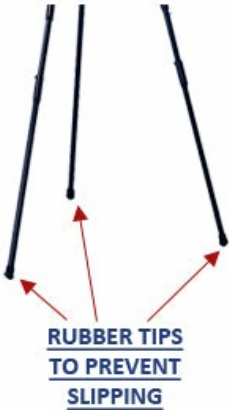

SUPER STRONG Steel Black Easel

FOR CURRENT PRICING, VISIT THE ID # LISTED ABOVE

Product Details

- Superior Strength **STEEL** Construction
- Overall Height: 6 Feet
- **Folds for storage 1" x 4" x 72"**
- Easel can hold up to 1/2" Thick Material
- Fully riveted, **NO PARTS TO LOSE!**
- Available in **Black Finish**
- Very lightweight and portable
- Rubber tips prevent slipping
- Steel Easels Best suited for Indoor Use Only