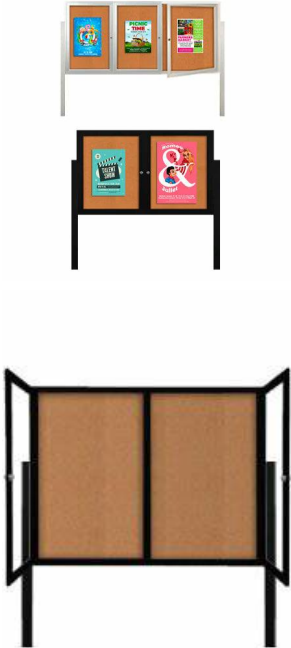

Post Specifications

- Post Dimensions: 2" x 2" x 96" (8 Feet High)
- Posts are attached to the case through the sides. Pre-drilled holes will be provided on the posts for easy display case mounting
- Posts should be secured at least 3 feet into the ground for proper support.

WHAT ARE OUTDOOR POSTS? ()

Ordering Options

- Vinyl covering over corkboard
- Hard Plastic Push Pins: Clear or Multi-Color push pins (100 per box)
- **Door Window: Break Resistant or Tempered Glass**
  - Break Resistant Acrylic: 1/8" thick, lightweight (Standard)
  - 1/4" Tempered Glass for public environments and locations that require this added safety feature. (Upcharge)
    - If chosen we will use our heavy duty door that will change one of 2 dimensions by 1/2". We will contact you if you do not indicate which dimension you would like adjusted in your order notes.
    - The viewable area can decrease by 1/2" or the overall size can be increased by 1/2".

Model	Overall Size	Viewable Area (per door)	Number of Doors	Ships Via	Shipping Weight
LSCBB234-4040	40" Wide x 40" High	15 1/4" x 35"	2	Freight	117 LBS
LSCBB234-4050	40" Wide x 50" High	15 1/4" x 45"	2	Freight	126 LBS
LSCBB234-4232	42" Wide x 32" High	16 1/4" x 27"	2	Freight	113 LBS
LSCBB234-4836	48" Wide x 36" High	19 1/4" x 31"	2	Freight	117 LBS
LSCBB234-4848	48" Wide x 48" High	19 1/4" x 43"	2	Freight	133 LBS