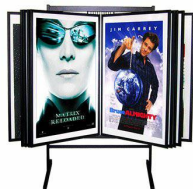

Euro-Design Aluminum Floor Swinging Panel Displays in 5 Large Sizes with 10, 15, or 25 Flip Panels

FOR CURRENT PRICING, VISIT THE ID # LISTED ABOVE

Product Details

- Euro-Design Swinging Panels Floor Display
- Indoor Rolling Multi-Panel Flip Display
- High-Quality, Durable Aluminum Construction
- 5 Large Swing Panel Sizes with 2-Sided Viewing
- Choose 10, 15, or 25 Panels
- Top-Loading panels (slide material between backing board & clear overlay)
- Strong & durable aluminum swing panel frames flip effortlessly
- Floorstand comes with rolling casters (wheels) for easy moving
- Each aluminum swing panel frame displays 2-SIDES
- Panels can be removed from the floor stand to update insert material
- 14 Colorful Frame Finishes
- Aluminum display panels come in Portrait orientation
- Acid-Free white backing board
- Installs Easily: Assembles in minutes
- Aluminum panels ship in a separate box for cost savings
- Larger sizes Ship Free Ground Freight (see Size Chart ICON for details)
- Multi-panel swinging poster floor displays for **Indoor Use Only**
- Call for Custom Euro-Design Swing Panels Stand and Wall Displays