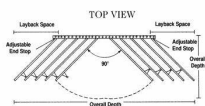

Shipping Info

Ships in 6-8 Weeks via Freight Truck

These displays are custom built per order placed. Not all materials are stocked, which may delay the ship date to 8+ weeks.

Sometimes we are able to ship sooner depending on the model, style and colors chosen. Please call us at to discuss your options / requirements, and we will try to accommodate as best we can.

Panel Size	Overall Dimensions	Ships Via	Viewable Panel Size
28 1/2" x 70 1/2"	30" Wide x 72" High	151" Wide x 78" High x 37" Deep	Freight
34 1/2" x 70 1/2"	36" Wide x 72" High	151" Wide x 78" High x 43" Deep	Freight
46 1/2" x 70 1/2"	48" Wide x 72" High	172" Wide x 78" High x 55" Deep	Freight
46 1/2" x 82 1/2"	48" Wide x 84" High	172" Wide x 90" High x 55" Deep	Freight