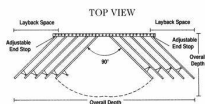

Shipping Info

Ships in 6-8 Weeks via Freight Truck

These displays are custom built per order placed. Not all materials are stocked, which may delay the ship date to 8+ weeks.

Sometimes we are able to ship sooner depending on the model, style and colors chosen. Please call us at to discuss your options / requirements, and we will try to accommodate as best we can.

Panel Size	Overall Dimensions	Ships Via	Viewable Panel Size
28 1/2" x 70 1/2"	30" Wide x 72" High	151" Wide x 78" High x 37" Deep	Freight
34 1/2" x 70 1/2"	36" Wide x 72" High	151" Wide x 78" High x 43" Deep	Freight
46 1/2" x 70 1/2"	48" Wide x 72" High	172" Wide x 78" High x 55" Deep	Freight
46 1/2" x 82 1/2"	48" Wide x 84" High	172" Wide x 90" High x 55" Deep	Freight