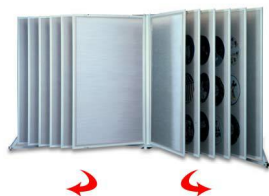

TEL: 844-409-1131 FAX: 877-842-5126
E-MAIL: info@floorstands.com

Item ID # FDM3V

XL Multi Panel Vinyl Tackboard Floor Displays with Swing Panels | 4 Flip Panel Sizes with 2-Sided Viewing

FOR CURRENT PRICING, VISIT THE ID # LISTED ABOVE

Product Details

- X-Large Multi-Panel Vinyl Tackboard Floor Display
- Swing Panels Display Stand with 4 Panel Sizes
- All **STEEL** Construction Holds 6 or 10 Flip Panels
- 5 Floorstand & Swinging Panel Finishes
- Vinyl Color Available: **Gray**
- 4 XL Panel Sizes: 30" x 72" | 36" x 72" | 48" x 72" | 48" x 84"
- Each wall panel displays on two Sides
- **90-Degree panel viewing angle**
- Each floor bracket has 48 holes for spacing out panels
- Set up quickly and easily
- All display stand sizes come standard in **PORTRAIT** orientation
- XL Floor Standing Multi Panel Displays for **INDOOR USE ONLY**

Ordering Options

Panel Separators (Included in Display Price):
Select a roller separator length which provides proper spacing between swinging panels so that merchandise displayed on adjacent panels does not touch when the panels are turned.

Fixed Pivot Spacing refers to the amount of space the panels need to be apart on the floor bracket for the panel separators to work properly.

- 1" Panel Separator (2" Fixed Pivot Spacing)
- 2 1/4" Panel Separator (4" Fixed Pivot Spacing)
- 3 5/8" Panel Separator (6" Fixed Pivot Spacing)
- 5 1/2" Panel Separator (8" Fixed Pivot Spacing)
- 6 5/8" Panel Separator (10" Fixed Pivot Spacing)