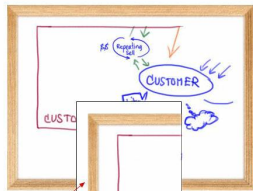

TEL: 844-409-1131 FAX: 877-842-5126
E-MAIL: info@floorstands.com

Item ID # PWDWAF-2015

Adjustable Pedestal White Dry Erase Board 20x15 Wood Frame

FOR CURRENT PRICING, VISIT THE ID # LISTED ABOVE

Product Details

- Pedestal White Board Sign Holder with Wood Frame
- Adjustable Dry Erase Board Stand
- 20x15 Framed White Dry Erase Board
- Base and single pole upright are finished matte black
- Circular Base: 10" / Round Pole: 7/8"
- Wood trim frame (3/4" wide) borders whiteboard
- Durable White Melamine Surface
- Pedestal Adjustable height ranges from 36" to 66" tall
- Open Face White Dry Erase boards 18x14 displays for INDOOR use only

Ordering Options

- Frame Orientation: Portrait or Landscape
- **Standard Marker Set (4 Colors):**
  Wipes off Easily (Black, Blue, Green, Red)
- **Dry Eraser & Spray Cleaner Combo:**
  Soft pile, the eraser collects dust and marker residue.
  The pump spray cleaner removes ghosting, grease, dirt,
  and stains with a clean dry cloth

*Marker Set ships with White Board
*Both Combo Options ship in a Separate Box

*CUSTOM SIZES AVAILABLE | CALL US

1/2" Wide Wood Trim Frame

Model	Overall Letter Board Size	Ships Via	Shipping Weight
PWDWAF-2015	20" x 15"	UPS	18