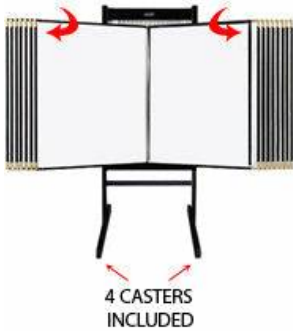

Euro-Design Classic Floor Swinging Panel Displays in 3 Panel Sizes with 15 or 25 Flip Panels

FOR CURRENT PRICING, VISIT THE ID # LISTED ABOVE

Product Details

- Euro-Design Multi-Panel Classic Floor Display
- Swinging Panels Floor Stand
- Durable Aluminum Stand Construction
- Sewn Panels Flip Display
- Lightweight, whisper quiet swing panels flip effortlessly
- Swing Panels can be removed from floor stand when updating insert materials
- Side-Loading panels (slide material between backing board & clear overlay)
- Each sewn panel displays 2-SIDES
- Floorstand displayer comes with rolling casters (wheels) for easy moving
- 5 Sewn panel binding colors available
- **14 Aluminum floor stand finishes**
- **2 Nickel plated corners:** in Gold or Silver
- All art and poster panel sizes in **PORTRAIT** orientation
- Acid-Free white backing board
- Anti-Static crystal clear overlay is stitched into the sewn binding
- Installs Easily: Assembles in minutes
- Sewn panels ship in a separate box for cost savings
- Euro-Design swinging flip displays for **INDOOR USE ONLY**
- Call for Custom Euro-Design Classic Multi-Panel Floor Displays

SEWN PANELS
TURN AS PAGES
IN A LARGE BOOK

For more information, please click on the [Warranty & Returns ICON](#) located above.

Model	Insert Size	Panel Size	Panel Spread	Floor Display	Number of Panels	Ships Via	Shipping Weight	Viewable Panel Size
FDC152230	20" x 28"	22" x 30"	56"	29" x 42" x 62"	15	FedEx	69	20 1/2" x 28 1/2"
FDC252230	20" x 28"	22" x 30"	64"	29" x 42" x 62"	25	FedEx	74	20 1/2" x 28 1/2"
FDC153040	28" x 38"	30" x 40"	74"	29" x 42" x 62"	15	FedEx	92	28 1/2" x 38 1/2"
FDC253040	28" x 38"	30" x 40"	82"	29" x 42" x 62"	25	FedEx	105	28 1/2" x 38 1/2"
FDC153042	28" x 40"	30" x 42"	84"	29" x 42" x 62"	15	Freight	94	28 1/2" x 40 1/2"
FDC253042	28" x 40"	30" x 42"	84"	29" x 42" x 62"	25	Freight	109	28 1/2" x 40 1/2"