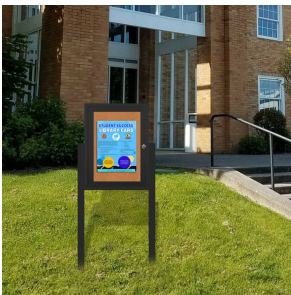

**Outdoor Enclosed Bulletin Board Display Cases with 2 Posts | Locking Single Door Swing Case | 9 Sizes**

FOR CURRENT PRICING, VISIT THE ID # LISTED ABOVE

**Product Details**

- Outdoor Enclosed Bulletin Board Display Case
- Free Standing Bulletin Board with Posts
- **All-Weather, Durable Aluminum Display Cabinet**
- Two 8'x2'x2' Aluminum Posts
- Cabinet with full-length solid piano hinge (opens right to left)
- Locking Bulletin Board Cabinet
- Security CAM-Lock on front of frame (2 keys)
- Overall Display Case Depth: 3 1/8"
- Interior Useable Depth: 1 5/8"
- 4 outdoor treated frame finishes
- Break-Resistant Clear Acrylic Window
- Natural cork board interior panel
- Weather-Resistant and Made for the Outdoors
- Withstands typical everyday outside elements: Not flood or waterproof
- **Weep Holes** help expel any water and reduce condensation buildup
- Weather-resistant aluminum backing with silicone sealant
- **2 Larger sizes SHIP FREE FREIGHT**
- Contact Us to Customize Free-standing Outdoor Bulletin Board Case

**Post Specifications**

- Post Dimensions: 2" x 2" x 96" (8 Feet High)
- Posts are attached to the case through the sides. Pre-drilled holes will be provided on the posts for easy display case mounting
- Posts should be secured at least 3 feet into the ground for proper support.

**Ordering Options**

- Display Case Orientation: Portrait or Landscape
- Vinyl covering over cork
- **Door Window: Break Resistant or Tempered Glass**
  - Break Resistant Acrylic: 1/8" thick, lightweight (Standard)
  - 1/4" Tempered Glass for public environments and locations that require this added safety feature. (Upcharge)
    - If chosen we will use our heavy duty door that will change one of 2 dimensions by 1/2". We will contact you if you do not indicate which dimension you would like adjusted in your order notes.
    - The viewable area can decrease by 1/2" or the overall size can be increased by 1/2".