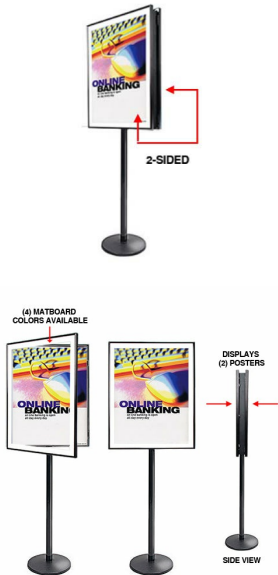

Classic SwingStand Poster Displays | 2-Sided Swing Open Metal Frame Poster Stand in 4 Frame Sizes

FOR CURRENT PRICING, VISIT THE ID # LISTED ABOVE

Product Details

- SwingFrame Classic Poster SwingStand
- 2-Sided | Two Frames for Posters
- Indoor Poster Sign Stand in 4 Frame Sizes
- Heavy Duty Elegant Metal Post 36" with Round Base
- Classic Picture Frame Profile
- Enclosed, Swing Open Frame
- Front Loading, Quick Poster, Sign, Graphic Changes
- 4 Popular Poster Sizes 11 x 17, 14 x 22, 18 x 24, 22 x 28
- Patented swing-open frame system (opens right to left)
- Features Concealed Hinges and Sliding Gravity Lock
- Metal Picture Frame Profile: **3/8" Wide**
- 6 Metal Frame Finishes
- Beveled Matboard: Choose one of 4 colors
- Metal Post Finish: Complementary color to frame finish
- Break Resistant Clear Acrylic Window
- Accepts printed materials up to 1/16" thick
- Repositionable adhesive tapes included to hold posters in position
- Viewable Area: Matte Board overlaps poster 1/4" all around
- Backing Board: 1/8" White Coroplast
- Installs Easily: Post & Frame are shipped separately in two boxes
- SwingFrame SwingStands **For Indoor Locations Only**
- Call for Custom Poster Display Stands Wood & Metal Frames

Metal Post Details

- Post Height: **36"**
- Tube Diameter: **2"**
- Base Diameter: **13 1/2"**

Ordering Options

- Frame Orientation: Portrait or Landscape
- Matboard Colors
- Side Plunge Lock & Key

****CLASSIC POSTER FRAMES CAN BE MODIFIED TO ACCEPT POSTER INSERTS UP TO 1/4" THICK...CALL FOR DETAILS ()**

Model	Insert Size	Overall Size	Viewable Area	Ships Via	Shipping Weight
SSCD-1117	11" x 17"	14" x 20"	10 1/2" x 16 1/2"	FedEx	53
SSCD-1422	14" x 22"	17" x 25"	13 1/2" x 21 1/2"	FedEx	55
SSCD-1824	18" x 24"	21" x 27"	17 1/2" x 23 1/2"	FedEx	65
SSCD-2228	22" x 28"	25" x 31"	21 1/2" x 27 1/2"	FedEx	67