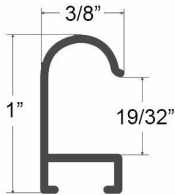

Classic SwingStand Poster Displays | 2-Sided Swing Open Metal Frame Poster Stand in 4 Frame Sizes

FOR CURRENT PRICING, VISIT THE ID # LISTED ABOVE

Product Details

- SwingFrame Classic Poster SwingStand
- 2-Sided | Two Frames for Posters
- Indoor Poster Sign Stand in 4 Frame Sizes
- Heavy Duty Elegant Metal Post 36" with Round Base
- Classic Picture Frame Profile
- Enclosed, Swing Open Frame
- Front Loading, Quick Poster, Sign, Graphic Changes
- 4 Popular Poster Sizes 11 x 17, 14 x 22, 18 x 24, 22 x 28
- Patented swing-open frame system (opens right to left)
- Features Concealed Hinges and Sliding Gravity Lock
- Metal Picture Frame Profile: **3/8" Wide**
- 6 Metal Frame Finishes
- Beveled Matboard: Choose one of 4 colors
- Metal Post Finish: Complementary color to frame finish
- Break Resistant Clear Acrylic Window
- Accepts printed materials up to 1/16" thick
- Repositionable adhesive tapes included to hold posters in position
- Viewable Area: Matte Board overlaps poster 1/4" all around
- Backing Board: 1/8" White Coroplast
- Installs Easily: Post & Frame are shipped separately in two boxes
- SwingFrame SwingStands **For Indoor Locations Only**
- Call for Custom Poster Display Stands Wood & Metal Frames

Metal Post Details

- Post Height: **36"**
- Tube Diameter: **2"**
- Base Diameter: **13 1/2"**

Ordering Options

- Frame Orientation: Portrait or Landscape
- Matboard Colors
- Side Plunge Lock & Key

****CLASSIC POSTER FRAMES CAN BE MODIFIED TO ACCEPT POSTER INSERTS UP TO 1/4" THICK...CALL FOR DETAILS ()**

Model	Insert Size	Overall Size	Viewable Area	Ships Via	Shipping Weight
SSCD-1117	11" x 17"	14" x 20"	10 1/2" x 16 1/2"	FedEx	53
SSCD-1422	14" x 22"	17" x 25"	13 1/2" x 21 1/2"	FedEx	55
SSCD-1824	18" x 24"	21" x 27"	17 1/2" x 23 1/2"	FedEx	65
SSCD-2228	22" x 28"	25" x 31"	21 1/2" x 27 1/2"	FedEx	67