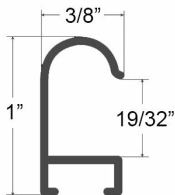

Classic SwingStand Poster Displays | 2-Sided Swing Open Metal Frame Poster Stand in 4 Frame Sizes

FOR CURRENT PRICING, VISIT THE ID # LISTED ABOVE

Product Details

- SwingFrame Classic Poster SwingStand
- 2-Sided | Two Frames for Posters
- Indoor Poster Sign Stand in 4 Frame Sizes
- Heavy Duty Elegant Metal Post 36" with Round Base
- Classic Picture Frame Profile
- Enclosed, Swing Open Frame
- Front Loading, Quick Poster, Sign, Graphic Changes
- 4 Popular Poster Sizes 11 x 17, 14 x 22, 18 x 24, 22 x 28
- Patented swing-open frame system (opens right to left)
- Features Concealed Hinges and Sliding Gravity Lock
- Metal Picture Frame Profile: **3/8" Wide**
- 6 Metal Frame Finishes
- Beveled Matboard: Choose one of 4 colors
- Metal Post Finish: Complementary color to frame finish
- Break Resistant Clear Acrylic Window
- Accepts printed materials up to 1/16" thick
- Repositionable adhesive tapes included to hold posters in position
- Viewable Area: Matte Board overlaps poster 1/4" all around
- Backing Board: 1/8" White Coroplast
- Installs Easily: Post & Frame are shipped separately in two boxes
- SwingFrame SwingStands **For Indoor Locations Only**
- Call for Custom Poster Display Stands Wood & Metal Frames

Metal Post Details

- Post Height: **36"**
- Tube Diameter: **2"**
- Base Diameter: **13 1/2"**

Ordering Options

- Frame Orientation: Portrait or Landscape
- Matboard Colors
- Side Plunge Lock & Key

****CLASSIC POSTER FRAMES CAN BE MODIFIED TO ACCEPT POSTER INSERTS UP TO 1/4" THICK...CALL FOR DETAILS ()**

Model	Insert Size	Overall Size	Viewable Area	Ships Via	Shipping Weight
SSCD-1117	11" x 17"	14" x 20"	10 1/2" x 16 1/2"	FedEx	53
SSCD-1422	14" x 22"	17" x 25"	13 1/2" x 21 1/2"	FedEx	55
SSCD-1824	18" x 24"	21" x 27"	17 1/2" x 23 1/2"	FedEx	65
SSCD-2228	22" x 28"	25" x 31"	21 1/2" x 27 1/2"	FedEx	67