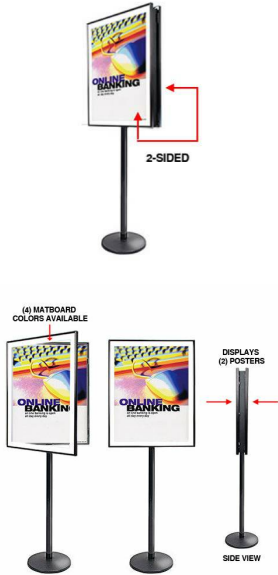

Classic SwingStand Poster Displays | 2-Sided Swing Open Metal Frame Poster Stand in 4 Frame Sizes

FOR CURRENT PRICING, VISIT THE ID # LISTED ABOVE

Product Details

- SwingFrame Classic Poster SwingStand
- 2-Sided | Two Frames for Posters
- Indoor Poster Sign Stand in 4 Frame Sizes
- Heavy Duty Elegant Metal Post 36" with Round Base
- Classic Picture Frame Profile
- Enclosed, Swing Open Frame
- Front Loading, Quick Poster, Sign, Graphic Changes
- 4 Popular Poster Sizes 11 x 17, 14 x 22, 18 x 24, 22 x 28
- Patented swing-open frame system (opens right to left)
- Features Concealed Hinges and Sliding Gravity Lock
- Metal Picture Frame Profile: **3/8" Wide**
- 6 Metal Frame Finishes
- Beveled Matboard: Choose one of 4 colors
- Metal Post Finish: Complementary color to frame finish
- Break Resistant Clear Acrylic Window
- Accepts printed materials up to 1/16" thick
- Repositionable adhesive tapes included to hold posters in position
- Viewable Area: Matte Board overlaps poster 1/4" all around
- Backing Board: 1/8" White Coroplast
- Installs Easily: Post & Frame are shipped separately in two boxes
- SwingFrame SwingStands **For Indoor Locations Only**
- Call for Custom Poster Display Stands Wood & Metal Frames

Metal Post Details

- Post Height: **36"**
- Tube Diameter: **2"**
- Base Diameter: **13 1/2"**

Ordering Options

- Frame Orientation: Portrait or Landscape
- Matboard Colors
- Side Plunge Lock & Key

****CLASSIC POSTER FRAMES CAN BE MODIFIED TO ACCEPT POSTER INSERTS UP TO 1/4" THICK...CALL FOR DETAILS ()**

Model	Insert Size	Overall Size	Viewable Area	Ships Via	Shipping Weight
SSCD-1117	11" x 17"	14" x 20"	10 1/2" x 16 1/2"	FedEx	53
SSCD-1422	14" x 22"	17" x 25"	13 1/2" x 21 1/2"	FedEx	55
SSCD-1824	18" x 24"	21" x 27"	17 1/2" x 23 1/2"	FedEx	65
SSCD-2228	22" x 28"	25" x 31"	21 1/2" x 27 1/2"	FedEx	67