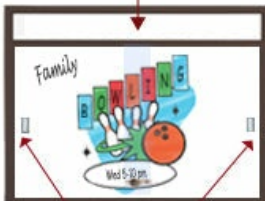

**Indoor Enclosed Dry Erase Whiteboard Marker Boards with Personalized Header | Sliding Glass Doors Display Case**

FOR CURRENT PRICING, VISIT THE ID # LISTED ABOVE

**Enclosed Marker Board with Header Product Details**

**5" HIGH HEADER**

**SLIDING GLASS DOORS PROVIDE EASY ACCESS**

**5" HIGH HEADER**

**HANDLE GRIPS ARE POSITIONED ON EACH DOOR FOR EASY DOOR SLIDING**

- Indoor Dry Erase Board
- **White Board Message Marker Board**
- **Enclosed White Board with Sliding Glass Doors**
- 2 Door Glass Sliding Doors
- **White Board:** Durable Magnetic Porcelain Steel Surface
- Aluminum Cabinet Construction with Mitered Corners
- **5" High Visible White Message Header Panel**
- **Personalized Message Header Printed Free**
- **Text Message Printed up to 3" High ALL CAPS Black Helvetica Font**
- Wall Mount Display Case
- Doors Secured with ratchet lock (two keys included)
- Plastic finger pulls are provided on each door for easy sliding)
- Dry Erase Marker Board Color: **Gloss White**
- Overall Cabinet Depth: **3 1/8"**
- **1" Wide Main Frame**
- **4 metal frame finishes** (see below)
- **Tempered glass sliding doors**
- **Standard Marker Set (4 Colors):** Black, Blue, Green, Red
- Easy Wipe On - Wipe Off white writing surface
- **Sliding Glass Doors Enclosed Marker Boards ships FREE FREIGHT**
- Enclosed Whiteboard Marker Board Displays for **INDOOR use Only**
- **Call for Custom Dry Erase Marker Board Display Cases**

WHAT IS VIEWABLE AREA?

**Message Header Details**

- UPPERCASE Helvetica vinyl lettering
- Black lettering on a 5" white header (3" max text height)

**IMPORTANT HEADER ORDERING DETAILS**

Please type your message in the text box provided below, we will try to keep your message on one line unless otherwise specified. If we can't fit your message on one line we will center your copy on two lines. For the customer that needs a specific font, color or text positioning, you may call customer service with your requests.