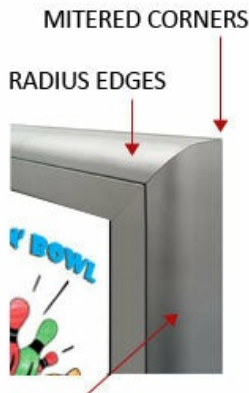

RADIUS EDGES on ALL 4 Sides
Sleek and Contemporary Design

Model	Interior Size	Viewable Area	Overall Size (Portrait)	Overall Size (Landscape)	Ships Via	Shipping Weight
SCIDERWH-8511	9 3/4" x 12 3/4"	8 1/2" x 11"	13 3/4" x 22 1/2"	16 1/4" x 29 1/2"	FedEx	23