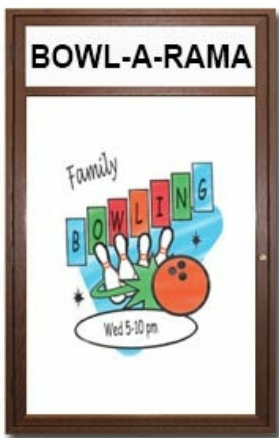

Indoor Enclosed Wood Framed Dry Erase Marker Board with Message Header and Lights | Whiteboard

FOR CURRENT PRICING, VISIT THE ID # LISTED ABOVE

Indoor Illuminated Wood Marker Board w Header Product Details

Mitered Corners

- **Indoor Enclosed Marker Board Lighted with Header**
- **Wooden Frame Display Case**
- **Enclosed Dry Erase Marker Board**
- **White Message Board: For Hand Writing**
- **Lighted Display Case**
- **UL Rated, Slim T-8 Florescent Bulb, Energy Efficient, Long Lasting**
- **5" High Visible White Message Header Panel**
- **Single Door, Wall Mount Display Cabinet**
- **Features full length piano hinge (opens right to left)**
- **White Board: Durable Magnetic Porcelain Steel Surface**
- **Dry Erase Marker Board Color: Gloss White**
- **4 Dry Erase Markers Included - 1 Black, 1 Green, 1 Red, 1 Blue**
- **Locking Dry Erase Display Case**
- **Security cam-lock ion front of frame door (2 keys included)**
- **Overall Cabinet Depth: 4"**
- **Useable Interior Depth: 2 5/8"**
- **3 wood frame finishes** (see below)
- **Break Resistant Acrylic: Ideal for high traffic or public environments**
- **Free Shipping large Marker Board Sizes** (see Size Chart ICON for details)
- **White Dry Erase Marker Boards with Header + Lights are for INDOOR use Only**
- **Call for Custom Dry Erase Board Display Case Outdoor or Indoor**