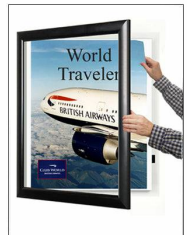

40x60 Frame | Super Wide Face Poster SwingFrame | with Metal Swing Open Frame

FOR CURRENT PRICING, VISIT THE ID # LISTED ABOVE

Product Details

- SwingFrame 40x60 Poster Frame
- Bold Super Wide Frame Aluminum Profile 2 3/8" Wide
- Patented Swing-Open Framing System
- Quick Change Frames for Poster, Signage Etc.
- Surface Wall Mount
- Frame opens right to left for poster changes
- Features Concealed Hinges and Sliding Gravity Lock
- Metal Frame Profile: 2 3/8" Wide
- Overall 40x60 Display Frame Depth: 1 3/8"
- (2) Anodized aluminum frame finishes: Black and Silver
- Viewable Area: Frame profile overlaps your insert (poster) by 1/4"
- Backing Board: 1/8" White Coroplast provides rigidity to your insert
- Accepts printed material up to 1/16" thick
- Repositionable Adhesive Tapes hold posters in position
- Strong lightweight acrylic provides a clear viewing window
- Installs Easily: Mounting hardware included
- Wall mount poster displays for **INDOOR USE ONLY**
- Call to Customize Super Wide Face Poster Display Frame

SWINGFRAMES CAN BE MODIFIED TO ACCEPT POSTER INSERTS UP TO 1/4" THICK...CALL FOR DETAILS

Ordering Options

- Frame Orientation: Portrait or Landscape
- Side Plunge Lock & Key

Acrylic Window:

- **Clear Acrylic (Standard...Included in Price)**
- Strong lightweight acrylic provides a clear viewing window
- **Non-Glare (See Pricing)**
- Reduces glare from natural or artificial light
- **Break Resistant (See Pricing)**
- High Impact acrylic, perfect for high traffic or public environment.