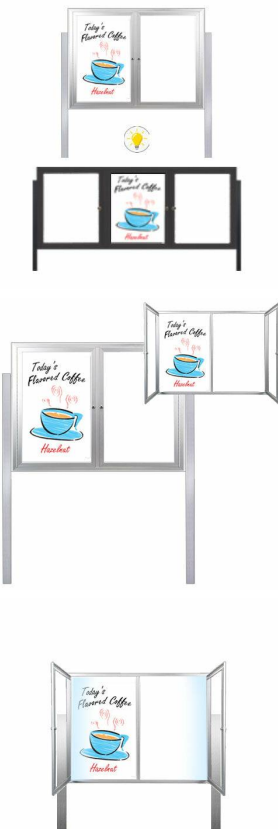

INSIDE PERIMETER (ALL 4 SIDES)

For this option we place an LED strip light along the entire Perimeter of the interior display case. The light will shine from all 4 sides of the interior case, bringing more light intensity to the contents being displayed inside.

Post Specifications

- **Post Dimensions: 2" x 2" x 96" (8 Feet High)**
- **Overall Depth of case: 3 1/8"** when adding posts to your display case. This added depth is for ease of installation when mounting case to posts.
- **Posts are attached to the case through the sides. Pre-drilled holes will be provided on the posts for easy display case mounting**
- **Posts should be secured at least 3 feet into the ground for proper support.**

Ordering Options

- **Frame Orientation: Portrait or Landscape**
- **Additional Standard Marker Set**
- **Door Window: Break Resistant or Tempered Glass**
  - **Break Resistant Acrylic: 1/8" thick, lightweight (Standard)**
  - **1/4" Tempered Glass for public environments and locations that require this added safety feature. (Upcharge)**
    - If chosen we will use our heavy duty door that will change one of 2 dimensions by 1/2". We will contact you if you do not indicate which dimension you would like adjusted in your order notes.
    - The viewable area can decrease by 1/2" or the overall size can be increased by 1/2".