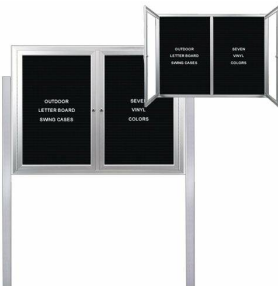

**Outdoor Enclosed Letter Boards with Radius Edges and 2 Leg Posts (Multiple Doors)**

FOR CURRENT PRICING, VISIT THE ID # LISTED ABOVE

**Product Details**

- **Outdoor Letter Board**
- **Sleek, Radius Edge Cabinet Corners**
- Standing Letter Board Display Case
- **Multiple Doors: 2 and 3 Door Letter Board Models**
- Enclosed Letter Message Display Board
- Letter Board with Changeable Letters
- **Two 8' Aluminum Leg Posts**
- Features full length piano hinges (opens right to left)
- Lockable Letter Board Display
- Security cam-lock is positioned on front of frame (2 keys included)
- Overall Cabinet Depth: **3 1/8"**
- Interior Useable Depth: **1 5/8"**
- 4 outdoor treated metal case frame finishes
- Break Resistant Acrylic: Perfect for high traffic or public environments
- Black vinyl letterboard with precision grooves allows for easy plastic

letter and number insertion

- **3/4" White Plastic Helvetica Letters and Numbers** included (290 Character Sprue Set)
- Withstands typical everyday outside elements: Not flood or waterproof
- **Bottom Cabinet Weep Holes** helps expel water and dissipate condensation
- Weather resistant aluminum backing with silicone sealant
- **Radius Edge Letter Boards ships FREE FREIGHT** (see Size Chart ICON for details)
- **Call for Custom Letter Boards Outdoor and Indoor**

**Post Specifications**

- Post Dimensions: **2" x 2" x 96" (8 Feet High)**
- Overall Depth of case: **3 1/8"** when adding posts to your display case.

This added depth is for ease of installation when mounting case to posts.

- Posts are attached to the case through the sides. Pre-drilled holes will be provided on the posts for easy display case mounting
- Posts should be secured at least 3 feet into the ground for proper support.