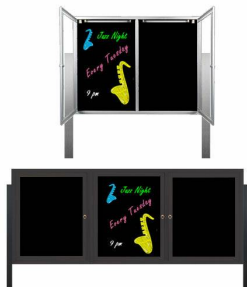

Outdoor Enclosed Dry Erase Marker Board with Posts and Lights (2 and 3 Doors) - Black Porcelain Steel

FOR CURRENT PRICING, VISIT THE ID # LISTED ABOVE

Product Details

- **Outdoor Dry Erase Black Board**
- 2 and 3 Door Marker Board Display Models
- Free Standing Enclosed Dry Erase Marker Board
- Black Message Board: For Hand Writing
- Weatherproof Aluminum Display Cabinet
- **Long Lasting, Energy-Efficient LED Strip Lighting**
- Full length piano hinge (opens right to left)
- **Two 8' Aluminum Leg Posts**
- **Black Board:** Durable Magnetic Porcelain Steel Surface
- Dry Erase Marker Board Color: **Gloss Black**
- 5 Bright Sticks Fluorescent Markers Included
- Locking Dry Erase Display Case
- Security cam-lock is positioned on front of each door(2 keys included)
- Overall Cabinet Depth: **3 1/8"**
- Interior Useable Depth: **1 5/8"**
- 4 outdoor treated metal finishes
- Break Resistant Acrylic: Made for high traffic or public environments
- **Weep Holes** on bottom of cabinet helps reduce any condensation build-up
- Weather resistant aluminum backing with silicone sealant
- Free Standing Message Display Board
- Black Dry Erase Markerboard Displays **for INDOOR or OUTDOOR use**
- **Free Shipping (Ground) 2-3 Door Lighted Outdoor Marker Boards**
- **Call for Custom Outdoor Enclosed Dry Erase Boards 1, 2, 3 and 4 Door**
- The aluminum display case dimensions are as follows: 1" wide main frame, 1 7/16" wide door frame