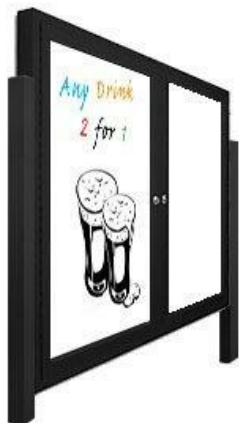

Outdoor Enclosed Dry Erase Marker Board with Posts and Lights (2 and 3 Doors) - White Porcelain Steel

FOR CURRENT PRICING, VISIT THE ID # LISTED ABOVE

Outdoor White Marker Board Lighted Displays Product Details

2 & 3 DOOR MODELS

with LIGHTS

SECURITY CAM LOCK

CONCEALED FLUORESCENT TOP LIGHTING

WEEP HOLES

- **Outdoor Dry Erase White Board**
- **2 and 3 Door Marker Board Display Models**
- **Free Standing Enclosed Dry Erase Marker Board**
- **White Message Board: For Hand Writing**
- **Weatherproof Aluminum Display Cabinet**
- **UL Rated, Slim T-8 Florescent Bulb Top Lit**
- **Long Lasting, Energy-Efficient, Replaceable Bulb**
- **Full length piano hinge (opens right to left)**
- **Two 8' Aluminum Leg Posts**
- **White Board:** Durable Magnetic Porcelain Steel Surface
- **Dry Erase Marker Board Color:** **Gloss White**
- **Standard Marker Set (4 Colors):** Black, Blue, Green, Red
- **Locking Dry Erase Display Case**
- **Security cam-lock is positioned on front of each door (2 keys included)**
- **Overall Cabinet Depth:** **3 1/8"**
- **Interior Useable Depth:** **1 5/8"**
- **4 outdoor treated metal finishes (see below)**
- **Break Resistant Acrylic:** Made for high traffic or public environments
- **Weep Holes** on bottom of cabinet helps reduce any condensation build-up
- **Weather resistant aluminum backing with silicone sealant**
- **Free Standing Message Display Board**
- **White Dry Erase Markerboard Displays for INDOOR or OUTDOOR use**
- **Free Shipping (Ground) 2-3 Door Lighted Outdoor Marker Boards**
- **Call for Custom Outdoor Enclosed Dry Erase Boards 1, 2, 3 and 4 Door**

The aluminum display case dimensions are as follows: 1" wide main frame, 1 7/16" wide door frame

WHAT IS VIEWABLE AREA? ()

Lighting Specifications

- UL approved T8 fluorescent bulbs are positioned on top to shine down
- Electric Cord: 3-wire center back exit (electrician needed for hardwiring)