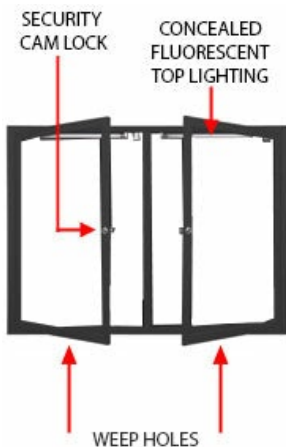

**Outdoor Enclosed Dry Erase Marker Board with Lights (2 and 3 Doors) - White Porcelain Steel**

FOR CURRENT PRICING, VISIT THE ID # LISTED ABOVE

**Outdoor White Marker Board Lighted Displays Product Details**

**WEATHER RESISTANT ALUMINUM**

- **Outdoor Dry Erase White Board**
- **2 and 3 Door Marker Board Display Models**
- **Enclosed Dry Erase Marker Board**
- **White Message Board: For Hand Writing**
- **Weatherproof Aluminum Display Cabinet**
- **UL Rated, Slim T-8 Florescent Bulb Top Lit**
- **Long Lasting, Energy-Efficient, Replaceable Bulb**
- **Full length piano hinge (opens right to left)**
- **White Board: Durable Magnetic Porcelain Steel Surface**
- **Dry Erase Marker Board Color: Gloss White**
- **Standard Marker Set (4 Colors): Black, Blue, Green, Red**
- **Locking Dry Erase Display Case**
- **Security cam-lock is positioned on front of each door (2 keys included)**
- **Overall Cabinet Depth: 3 1/8"**
- **Interior Useable Depth: 1 5/8"**
- **4 outdoor treated metal finishes (see below)**
- **Break Resistant Acrylic: Made for high traffic or public environments**
- **Weep Holes** on bottom of cabinet helps reduce any condensation build-up
- **Weather resistant aluminum backing with silicone sealant**
- **White Dry Erase Markerboard Displays for INDOOR or OUTDOOR use**
- **Free Shipping (Ground) 2-3 Door Lighted Outdoor Marker Boards**
- **Call for Custom Outdoor Enclosed Dry Erase Boards 1, 2, 3 and 4 Door**

The aluminum display case dimensions are as follows: 1" wide main frame, 1 7/16" wide door frame

WHAT IS VIEWABLE AREA? ()

**Lighting Specifications**

- UL approved T8 fluorescent bulbs are positioned on top to shine down
- Electric Cord: 3-wire center back exit (electrician needed for hardwiring)