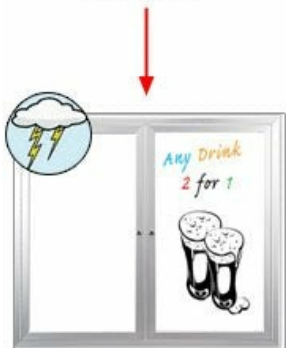

**Outdoor Enclosed Dry Erase Marker Board with Lights (2 and 3 Doors) - White Porcelain Steel**

FOR CURRENT PRICING, VISIT THE ID # LISTED ABOVE

**Outdoor White Marker Board Lighted Displays Product Details**

**WEATHER RESISTANT ALUMINUM**

- **Outdoor Dry Erase White Board**
- **2 and 3 Door Marker Board Display Models**
- **Enclosed Dry Erase Marker Board**
- **White Message Board: For Hand Writing**
- **Weatherproof Aluminum Display Cabinet**
- **UL Rated, Slim T-8 Florescent Bulb Top Lit**
- **Long Lasting, Energy-Efficient, Replaceable Bulb**
- **Full length piano hinge (opens right to left)**
- **White Board: Durable Magnetic Porcelain Steel Surface**
- **Dry Erase Marker Board Color: Gloss White**
- **Standard Marker Set (4 Colors): Black, Blue, Green, Red**
- **Locking Dry Erase Display Case**
- **Security cam-lock is positioned on front of each door (2 keys included)**
- **Overall Cabinet Depth: 3 1/8"**
- **Interior Useable Depth: 1 5/8"**
- **4 outdoor treated metal finishes (see below)**
- **Break Resistant Acrylic: Made for high traffic or public environments**
- **Weep Holes** on bottom of cabinet helps reduce any condensation build-up
- **Weather resistant aluminum backing with silicone sealant**
- **White Dry Erase Markerboard Displays for INDOOR or OUTDOOR use**
- **Free Shipping (Ground) 2-3 Door Lighted Outdoor Marker Boards**
- **Call for Custom Outdoor Enclosed Dry Erase Boards 1, 2, 3 and 4 Door**

The aluminum display case dimensions are as follows: 1" wide main frame, 1 7/16" wide door frame

WHAT IS VIEWABLE AREA? ()

**Lighting Specifications**

- UL approved T8 fluorescent bulbs are positioned on top to shine down
- Electric Cord: 3-wire center back exit (electrician needed for hardwiring)