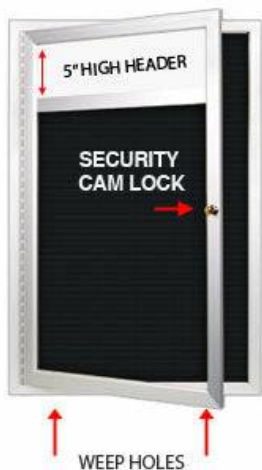

**XL Outdoor Enclosed Letter Boards with Message Header | Single Door Metal Display Case 15+ Sizes**

FOR CURRENT PRICING, VISIT THE ID # LISTED ABOVE  
FREE SHIPPING

**Product Details**

- Extra Large Outdoor Letter Board Display Case
- Enclosed Message Board with a Message Header
- Letter Board with Changeable Letters
- Wall, Metal Cabinet Single Door with XL Viewing Area
- 5" High White Message Header Panel
- Your Personalized Message Header Printed Free
- Uppercase case Black Text Message Printed Free
- **Optional Custom Headers:** Includes Color Logo, Graphics + Other Fonts
- Grooved Black Vinyl Letter Board Panel is Standard
- **Optional:** Vinyl Letter Board Colors
- Full-length solid piano hinge (frame opens right to left)
- Locking Letterboard Display Cabinet
- Security cam-lock on front of frame (2 keys included)
- Overall Cabinet Depth: **3 1/8"**
- Interior Useable Depth: **1 5/8"**
- 4 outdoor-treated frame finishes
- Break-Resistant Clear Acrylic Window
- 1/4" spaced grooves in vinyl letterboard for easy letter and number insertion
- Free 3/4" White Helvetica letters and numbers (290 Character Sprue Set)
- Weather Resistant and Made for the Outdoors
- Withstands typical everyday outside elements: Not floodproof
- **Cabinet Weep Holes** help expel water and reduce condensation build-up
- Weather-resistant aluminum backing with silicone sealant
- SwingCase Enclosed Letter Boards **for INDOOR or OUTDOOR use**
- XL Display Case must be surface mounted on the wall
- **Free Shipping** on Extra Large Exterior Display Cases with Message Header
- Call for Custom Letter Boards Exterior and Indoor Applications