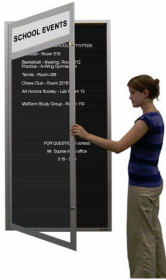

XL Outdoor Enclosed Letter Boards with Message Header | Single Door Metal Display Case 15+ Sizes

FOR CURRENT PRICING, VISIT THE ID # LISTED ABOVE
FREE SHIPPING

Product Details

- Extra Large Outdoor Letter Board Display Case
- Enclosed Message Board with a Message Header
- Letter Board with Changeable Letters
- Wall, Metal Cabinet Single Door with XL Viewing Area
- 5" High White Message Header Panel
- Your Personalized Message Header Printed Free
- Uppercase case Black Text Message Printed Free
- **Optional Custom Headers:** Includes Color Logo, Graphics + Other Fonts
- Grooved Black Vinyl Letter Board Panel is Standard
- **Optional:** Vinyl Letter Board Colors
- Full-length solid piano hinge (frame opens right to left)
- Locking Letterboard Display Cabinet
- Security cam-lock on front of frame (2 keys included)
- Overall Cabinet Depth: **3 1/8"**
- Interior Useable Depth: **1 5/8"**
- 4 outdoor-treated frame finishes
- Break-Resistant Clear Acrylic Window
- 1/4" spaced grooves in vinyl letterboard for easy letter and number insertion
- Free 3/4" White Helvetica letters and numbers (290 Character Sprue Set)
- Weather Resistant and Made for the Outdoors
- Withstands typical everyday outside elements: Not floodproof
- **Cabinet Weep Holes** help expel water and reduce condensation build-up
- Weather-resistant aluminum backing with silicone sealant
- SwingCase Enclosed Letter Boards **for INDOOR or OUTDOOR use**
- XL Display Case must be surface mounted on the wall
- **Free Shipping** on Extra Large Exterior Display Cases with Message Header
- Call for Custom Letter Boards Exterior and Indoor Applications