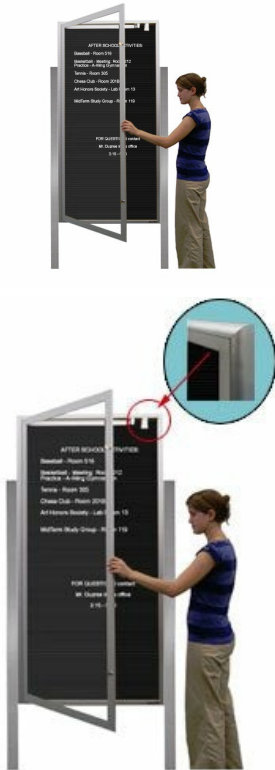

- **XL Outdoor Standing Letter Board Display**
- Standing Letter Board Display Case with 2 Posts
- Extra Large Enclosed Message Board Cabinet
- Letter Board with Changeable Letters
- Contemporary Radius Edge Cabinet with Mitered Corners
- Lighted Letter Board
- **Lighted Interior Cabinet**
- T-8 Slim Florescent Bulb, Long Lasting, UL approved
- Single Locking Door with Large Viewing Area
- **Two 8' Aluminum Leg Posts**
- Features full length piano hinge (opens right to left)
- Security cam-lock is positioned on front of frame (2 keys included)
- Overall Cabinet Depth: **3 1/8"**
- Interior Useable Depth: **1 5/8"**
- 4 outdoor treated frame finishes
- Break Resistant Acrylic: Perfect for high traffic or public environments
- **Grooved Black Letter Board Panel Standard**
- 1/4" spaced grooves in vinyl letterboard for easy letter and number insertion
- 3/4" White Helvetica letters and numbers included (290 Character Sprue Set)
- Weather Resistant and Made for the Outdoors
- Withstands typical outside everyday elements: Not water or flood-proof
- **Cabinet Weep** Holes helps expel any water
- Cabinet Vents help reduce any condensation buildup
- Weather resistant aluminum backing with silicone sealant
- **X Large Radius Sizes SHIP FREE FREIGHT** (see Size Chart ICON for details)
- SwingCase XL Standing Radius Edge Letter Boards for **OUTDOOR** use
- **Call for Custom Letter Boards Outdoor and Indoor**

**MITERED CORNERS**

**RADIUS EDGES**

**RADIUS EDGES on ALL 4 Sides**  
Sleek and Contemporary Design

**Outdoor Display Case Leg Post Information**

- Post Dimensions: **2" x 2" x 96" (8 Feet High)**
- Overall Depth of case: **3 1/8"** when adding posts to your display case.

This added depth is for ease of installation when mounting case to posts.

- Posts are attached to the case through the sides. Pre-drilled holes will be provided on the posts for easy display case mounting
- Posts should be secured at least 3 feet into the ground for proper support.