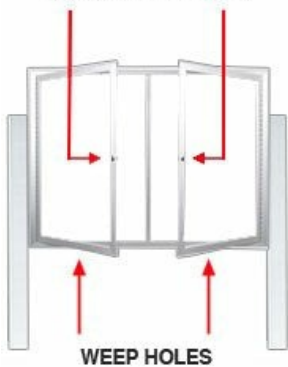

**Outdoor Enclosed Dry Erase Marker Board with Posts | 2 and 3 Doors + White Porcelain Steel | 35+ Sizes**

FOR CURRENT PRICING, VISIT THE ID # LISTED ABOVE

**Outdoor White Marker Board Displays Product Details**

**WEATHER RESISTANT ALUMINUM**

**SECURITY CAM LOCK**

- Outdoor Dry Erase White Board on Posts
- Weatherproof 2 and 3 Door Display Cases
- Enclosed Dry Erase Marker Board
- Whiteboard: For Hand Writing
- Weatherproof Aluminum Display Cabinet
- Full length piano hinge (opens right to left)
- **Two 8' Aluminum Leg Posts**
- **White Board:** Durable Magnetic Porcelain Steel Surface
- Dry Erase Marker Board Color: **Gloss White**
- **Standard Marker Set (4 Colors):** Black, Blue, Green, Red
- **Locking Dry Erase Display Case**
- Security cam-lock is positioned on front of each door (2 keys included)
- Overall Cabinet Depth: **3 1/8"**
- Interior Useable Depth: **1 5/8"**
- **4** outdoor treated metal finishes (see below)
- Break Resistant Acrylic: Made for high traffic or public environments
- **Weep Holes** on bottom of cabinet helps reduce any condensation build-up
- Weather resistant aluminum backing with silicone sealant
- Free Standing Message Display Board
- White Dry Erase Markerboard Displays **for INDOOR or OUTDOOR use**
- **Free Shipping (Ground) 2-3 Door Outdoor Enclosed Marker Boards**
- Call for Custom Outdoor Enclosed Dry Erase Boards 1, 2, 3 and 4 Door

The aluminum display case dimensions are as follows: 1" wide main frame, 1 7/16" wide door frame

WHAT IS VIEWABLE AREA? ( )

- 

**Outdoor Leg Post Information**

- Post Dimensions: 2" x 2" x 96" (8 Feet High)
- Overall Depth of case: **3 1/8"** when adding posts to your display case.

This added depth is for ease of installation when mounting case to posts.

- Posts are attached to the case through the sides. Pre-drilled holes will be provided on the posts for easy display case mounting
- Posts should be secured at least 3 feet into the ground for proper support.