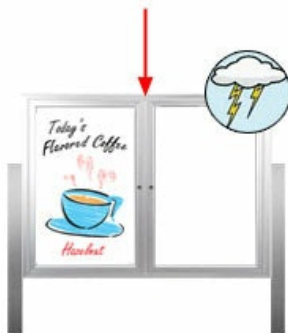

**Outdoor Enclosed Dry Erase Marker Board with Posts | 2 and 3 Doors + White Porcelain Steel | 35+ Sizes**

FOR CURRENT PRICING, VISIT THE ID # LISTED ABOVE

**Outdoor White Marker Board Displays Product Details**

**WEATHER RESISTANT ALUMINUM**

**SECURITY CAM LOCK**

- Outdoor Dry Erase White Board on Posts
- Weatherproof 2 and 3 Door Display Cases
- Enclosed Dry Erase Marker Board
- Whiteboard: For Hand Writing
- Weatherproof Aluminum Display Cabinet
- Full length piano hinge (opens right to left)
- **Two 8' Aluminum Leg Posts**
- **White Board:** Durable Magnetic Porcelain Steel Surface
- Dry Erase Marker Board Color: **Gloss White**
- **Standard Marker Set (4 Colors):** Black, Blue, Green, Red
- **Locking Dry Erase Display Case**
- Security cam-lock is positioned on front of each door (2 keys included)
- Overall Cabinet Depth: **3 1/8"**
- Interior Useable Depth: **1 5/8"**
- **4** outdoor treated metal finishes (see below)
- Break Resistant Acrylic: Made for high traffic or public environments
- **Weep Holes** on bottom of cabinet helps reduce any condensation build-up
- Weather resistant aluminum backing with silicone sealant
- Free Standing Message Display Board
- White Dry Erase Markerboard Displays **for INDOOR or OUTDOOR use**
- **Free Shipping (Ground) 2-3 Door Outdoor Enclosed Marker Boards**
- Call for Custom Outdoor Enclosed Dry Erase Boards 1, 2, 3 and 4 Door

The aluminum display case dimensions are as follows: 1" wide main frame, 1 7/16" wide door frame

WHAT IS VIEWABLE AREA? ( )

- 

**Outdoor Leg Post Information**

- Post Dimensions: 2" x 2" x 96" (8 Feet High)
- Overall Depth of case: **3 1/8"** when adding posts to your display case.

This added depth is for ease of installation when mounting case to posts.

- Posts are attached to the case through the sides. Pre-drilled holes will be provided on the posts for easy display case mounting
- Posts should be secured at least 3 feet into the ground for proper support.