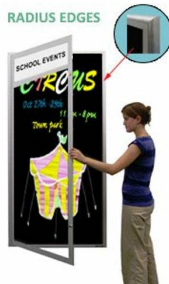

CUSTOM HEADER / LOGO (Upcharge)

- This is for or those customers that wish to send us a specific FONT, COLOR, or LOGO. Make sure to enter **CUSTOM LOGO** in the empty **Text Box**. We will contact you once the order has been received to instruct you on how to submit the HI-Res EPS File to us.

Lighting Information

- Top Lighting - an LED strip is placed across the top and shines downward
- UL approved LED Strip Lighting
- Cool White LED Lighting
- LED Life: 50,000 hours
- We provide a 3-wire cord attached to the ballast / transformer inside the display case.
- When installing you should use a licensed electrician / installer to bring power to the display. The installer will best decide where to exit the hardwire provided (we do not provide an exit hole as we feel its best for the installer to decide the best exit point for power supply).

Ordering Options

- Frame Orientation: Portrait or Landscape
- Additional Fluorescent Marker Set
- **Door Window: Break Resistant or Tempered Glass**
  - Break Resistant Acrylic: 1/8" thick, lightweight (Standard)
  - 1/4" Tempered Glass for public environments and locations that require this added safety feature. (Upcharge)
    - If chosen we will use our heavy duty door that will change one of 2 dimensions by 1/2". We will contact you if you do not indicate which dimension you would like adjusted in your order notes.
    - The viewable area can decrease by 1/2" or the overall size can be increased by 1/2".