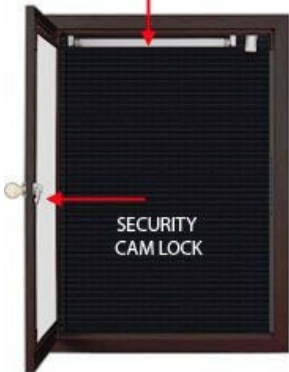

EXTRA LARGE Indoor Enclosed Letter Boards Lighted | Sleek Radius Edge Cabinet Corners

FOR CURRENT PRICING, VISIT THE ID # LISTED ABOVE
FREE SHIPPING

XL Indoor Radius Edge Lighted Letterboard Product Details

MITERED CORNERS

RADIUS EDGES

RADIUS EDGES on ALL 4 Sides
Sleek and Contemporary Design

FLUORESCENT
TOP LIGHTING

- **Indoor Letter Board**
- Extra Large Letter Board Display Case
- Felt Letter Board Panel
- Durable Aluminum Alloy Construction
- Contemporary Radius Edge Cabinet with Mitered Corners
- **Illuminated Letter Board Interior**
- Interior Top Light Shines Down onto Letters Message Board
- UL Approved Slim T-8 Florescent Bulb - Replaceable
- Energy-Efficient, Long Lasing: 16,000 Hrs Life
- Wall Mount Single Door with Extra Large Viewing Window
- Features full length piano hinge (opens right to left)
- Locking Letterboard Display Case
- Security CAM-Lock on front of frame door (2 keys included)
- Overall Cabinet Depth: 4"
- Interior Useable Depth: 2 5/8"
- 4 metal frame finishes (see below)
- Break Resistant Acrylic: Perfect for high traffic or public environments
- 1/4" spaced grooves in felt letterboard for easy letter and number insertion
- 3/4" White Helvetica letters and numbers included (290 Character Sprue Set)
- Larger Radius Sizes **SHIPS FREE FREIGHT** (see Size Chart ICON for details)
- SwingCase Extra Large Enclosed Letter Boards **for INDOOR use Only**
- Display Case must be surface mounted on the wall
- **Call for Custom Letter Boards**

WHAT IS VIEWABLE AREA?

Lighting Specifications

- UL approved T8 fluorescent bulbs are positioned on top to shine down
- Electric Cord: 3-wire center back exit (electrician needed for hard-wiring)

Ordering Options