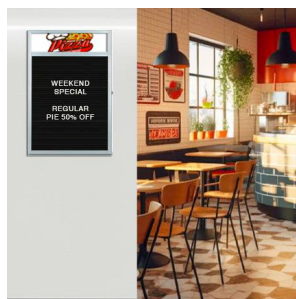

Slim Style Indoor Enclosed Felt Letter Boards with Personalized Message Header Printed Free + 5 Cabinet Sizes in Four Metal Finishes

FOR CURRENT PRICING, VISIT THE ID # LISTED ABOVE

Product Details

- Wall Indoor Letter Board Display Case
- **Slim Style** Enclosed Letter Board + Message Header
- Felt Letter Board Grooved Panel for Letter Insertion
- Aluminum Cabinet Construction with Mitered Corners
- Applications: Directory Board / Message Board | Info Board
- 5" High Message Header Panel
- **Your Personalized Message Header Printed Free**
- **Text** Message Printed Up To 3" High ALL CAPS Black Helvetica Font
- **Optional:** Custom Headers with B/W or Color Logo, Image, Font Style
- Letter Board with Changeable Letters
- Wall Mount, Single Door Letterboard Display
- Locking Letter Board Cabinet
- Side Locking Door (two keys included)
- Frame door with solid disc tumbler
- Front SINGLE DOOR hinged on back of unit
- Outer Case Depth: **1 13/16"**
- Interior Useable Case Depth: **1/2"**
- Slim profile framing takes up less space
- Durable metal cabinet with four metal frame finishes
- Shatterproof, clear acrylic window
- Standard Grooved Black felt letter board for letter/number insertion
- **Optional:** Felt Letter Board Colors
- 3/4" White Helvetica letters/numbers included (290 Character Sprue Set)
- Narrow Thin, Letter Board Display **For INDOOR DISPLAY USE ONLY**
- **Free Shipping** on Letter Boards Slim Style All Sizes
- Call for Custom Slim Letterboards with and without Message Header