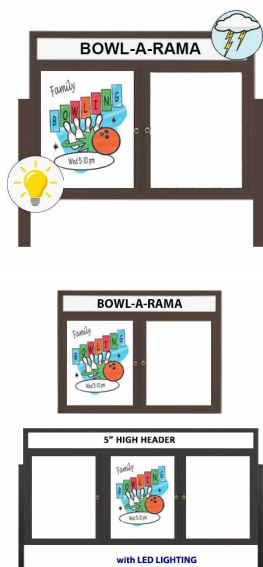

Outdoor Enclosed Dry Erase Marker Board with Posts Message Header and LED Lighting (2 and 3 Doors) - White Porcelain Steel

FOR CURRENT PRICING, VISIT THE ID # LISTED ABOVE

Product Details

- **Outdoor Dry Erase White Board**
- **2 and 3 Door Marker Board Display Models**
- **Free Standing Enclosed Dry Erase Marker Board**
- **White Message Board: For Hand Writing**
- **5" High Message Header Panel: Message Printed Free**
- **Weatherproof Aluminum Display Cabinet**
- **Interior LED Light**
- **Full length piano hinge (opens right to left)**
- **Two 8' Aluminum Leg Posts**
- **White Board:** Durable Magnetic Porcelain Steel Surface
- **Dry Erase Marker Board Color: Gloss White**
- **Standard Marker Set (4 Colors):** Black, Blue, Green, Red
- **Locking Dry Erase Display Case**
- **Security cam-lock is positioned on front of each door (2 keys included)**
- **Overall Cabinet Depth: 3 1/8"**
- **Interior Useable Depth: 1 5/8"**
- **4 outdoor treated metal finishes**
- **Break Resistant Acrylic:** Made for high traffic or public environments
- **Weep Holes** on bottom of cabinet helps reduce any condensation build-up
- **Weather resistant aluminum backing with silicone sealant**
- **Free Standing Message Display Board**
- **White Dry Erase Markerboard Displays for INDOOR or OUTDOOR use**
- **Free Shipping (Ground) 2-3 Door Outdoor Enclosed Marker Boards**
- **Call for Custom Outdoor Enclosed Dry Erase Boards 1, 2, 3 and 4 Door**

We offer TWO LED Lighting Options as detailed below:

TOP LIGHTING (ONE SIDE)

For this option we place an LED strip light on the top side of the interior display case. The light will shine downward onto the interior case, highlighting the contents inside.

INSIDE PERIMETER (ALL 4 SIDES)

For this option we place an LED strip light along the entire Perimeter of the interior display case. The light will shine from all 4 sides of the interior case, bringing more light intensity to the contents being displayed inside.