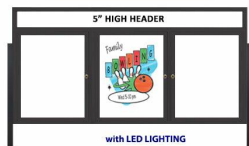

Outdoor Enclosed Dry Erase Marker Board with Posts Message Header and LED Lighting (2 and 3 Doors) - White Porcelain Steel

FOR CURRENT PRICING, VISIT THE ID # LISTED ABOVE

Product Details

- **Outdoor Dry Erase White Board**
- **2 and 3 Door Marker Board Display Models**
- **Free Standing Enclosed Dry Erase Marker Board**
- **White Message Board: For Hand Writing**
- **5" High Message Header Panel: Message Printed Free**
- **Weatherproof Aluminum Display Cabinet**
- **Interior LED Light**
- **Full length piano hinge (opens right to left)**
- **Two 8' Aluminum Leg Posts**
- **White Board: Durable Magnetic Porcelain Steel Surface**
- **Dry Erase Marker Board Color: Gloss White**
- **Standard Marker Set (4 Colors): Black, Blue, Green, Red**
- **Locking Dry Erase Display Case**
- **Security cam-lock is positioned on front of each door (2 keys included)**
- **Overall Cabinet Depth: 3 1/8"**
- **Interior Useable Depth: 1 5/8"**
- **4 outdoor treated metal finishes**
- **Break Resistant Acrylic: Made for high traffic or public environments**
- **Weep Holes** on bottom of cabinet helps reduce any condensation build-up
- **Weather resistant aluminum backing with silicone sealant**
- **Free Standing Message Display Board**
- **White Dry Erase Markerboard Displays for INDOOR or OUTDOOR use**
- **Free Shipping (Ground) 2-3 Door Outdoor Enclosed Marker Boards**
- **Call for Custom Outdoor Enclosed Dry Erase Boards 1, 2, 3 and 4 Door**

INSIDE PERIMETER (ALL 4 SIDES)

For this option we place an LED strip light along the entire Perimeter of the interior display case. The light will shine from all 4 sides of the interior case, bringing more light intensity to the contents being displayed inside.