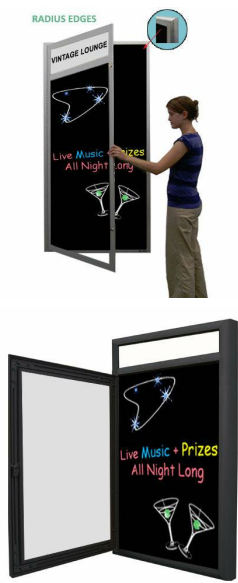

Extra Large Outdoor Dry Erase Marker Board SwingCases with Radius Edge and Header | Gloss Black Board Message Board

FOR CURRENT PRICING, VISIT THE ID # LISTED ABOVE
FREE SHIPPING

Product Details

- X-Large Outdoor Dry Erase Black Board
- Enclosed Dry Erase Marker Board
- Black Message Board: For Hand Writing
- Weatherproof Aluminum Display Cabinet
- Sleek Radius Edge frame profile with mitered corner
- 5" High Message Header Panel: Message Printed Free
- Single Door Wall Mount Display Cabinet
- Full length piano hinge (opens right to left)
- **Black Board:** Durable Magnetic Porcelain Steel Surface
- Dry Erase Marker Board Color: **Gloss Black**
- **5 Bright Sticks Fluorescent Markers Included** ()
- **Locking Dry Erase Display Case**
- Security cam-lock is positioned on front of frame (2 keys included)
- Overall Cabinet Depth: 2"
- Interior Useable Depth: 5/8"
- 4 outdoor treated metal finishes
- Break Resistant Acrylic: Made for high traffic or public environments
- **Weep Holes** provided on bottom to reduce any condensation build-up
- Weather resistant aluminum backing with silicone sealant
- Black Dry Erase Marker Board Displays for **OUTDOOR** or **INDOOR** use
- **FREE SHIPPING** on All Extra Large Outdoor Dry Erase Marker Boards
- **Call for Custom Outdoor Enclosed Dry Erase Display Boards**

()

Ordering Options

- Frame Orientation: Portrait or Landscape
- Additional Fluorescent Marker Set ()
- **Door Window: Break Resistant or Tempered Glass**
 - Break Resistant Acrylic: 1/8" thick, lightweight (Standard)
 - 1/4" Tempered Glass for public environments and locations that require this added safety feature. (Upcharge)
 - If chosen we will use our heavy duty door that will change one of 2 dimensions by 1/2". We will contact you if you do not indicate which dimension you would like adjusted in your order notes.
 - The viewable area can decrease by 1/2" or the overall size can be increased by 1/2".