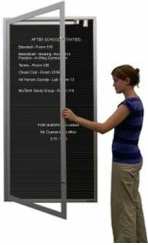

**Extra Large Indoor Enclosed Letter Boards | Single Locking Door Changeable Message Board**

FOR CURRENT PRICING, VISIT THE ID # LISTED ABOVE  
FREE SHIPPING

**XL Indoor Enclosed Letter Board Product Details**

- **Extra Large Letter Board**
- Indoor Enclosed Letter Board
- X-Large Felt Letter Board with Changeable Letters
- Extra Large Wall Mount Message Board
- Durable Aluminum Construction - Classic Mitered Corners
- Single Door on full length piano hinge (opens right to left)
- **Extra Large Viewing Window**
- Locking Display Case
- Security CAM-lock on front of frame (2 keys included)
- Overall Depth: **3 1/8"**
- Interior Useable Depth: **1 5/8"**
- 4 metal frame finishes (see below)
- Break Resistant Acrylic: Perfect for high traffic or public environments
- Black Felt Letter Board Panel

- Precision grooves allows for easy letter and number insertion
- **3/4" White Helvetica letters and numbers included (290 Character Sprue Set)**
- Case must be **surface mounted** on the wall
- XL letter boards displays **for INDOOR use Only**
- **FREE SHIPPING** On All Extra Large Indoor Letter Boards
- **Call for Custom Enclosed Indoor Letter Boards**

WHAT IS VIEWABLE AREA?

**Ordering Options**

- Frame Orientation: Portrait or Landscape
- Optional colors for felt letterboard panel (see colors below)
- Optional letter & character sets: **1/2", 3/4", 1", 2", 3"**