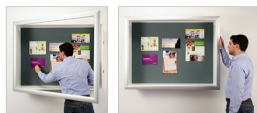

**Large LED Lighted Shadow Box Display Case 8" Deep + Corkboard | SwingFrame SUPER WIDE-FACE Metal Frame**

FOR CURRENT PRICING, VISIT THE ID # LISTED ABOVE

**Product Details**

- Super Wide Face Shadow Box SwingFrame
- Large Shadow Box with Cork Board
- Bold Shadowbox Frame Metal Profile: 2 3/8" Wide
- LED Lighted Cork Board Shadow Box Display Case
- UL Approved LED Strip Lighting Rated 50,000 Hrs
- 8 Inch Deep Shadow Box
- Wall Shadow Box
- Patented swing-open display frame system (opens right to left)
- Features Concealed Hinges and Gravity Lock
- Usable Interior Box Depth: 8"
- Overall Shadow Box Depth: 9 1/2"
- 2 Shadow Box Frame Finishes: **Satin Silver or Satin Black**
- Exterior Box Sides: Complimentary Laminate to Frame Finish
- Backing Board: 1/4" Natural Cork mounted on 1/4" Fiberboard
- Break Resistant Acrylic: Perfect for high traffic or public environments
- Empty Shadow Box Comes Fully Assembled
- Installs Easily: Wall Mounting Hardware Included
- LED Lighted Shadow Boxes 9 Inches Deep [For indoor use only](#)
- Call to [Customize SwingFrame Wall Shadow Box Cases](#)

**Ordering Options**

- Frame Orientation: Portrait or Landscape
- Interior Box Finish: White or Black Melamine | or Silver Metal Laminate
- Side Plunge Lock & Key
- (6) Fabric Colors

**Lighting Specifications**

**TOP LIGHTING (ONE SIDE)**

For this option we place an LED strip light on the top side of the interior display case. The light will shine downward onto the interior case, highlighting the contents inside.

**INSIDE PERIMETER (ALL 4 SIDES)**

For this option we place an LED strip light along the entire Perimeter of the interior display case. The light will shine from all 4 sides of the interior case, bringing more light intensity to the contents being displayed inside.