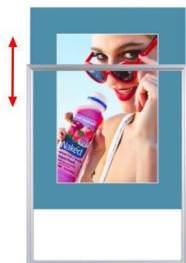

**Designer Beveled Slide-In Picture Sign Frames for Posters 13x19 | 4" Wide Matboard**

FOR CURRENT PRICING, VISIT THE ID # LISTED ABOVE

**Product Details**

- **Slide-In Frame**
- **13x19** Aluminum Beveled Slide In Poster Frame
- **4"** Beveled Mat Board | Choose From **24+** Colors
- Beveled Metal Frame Profile: **7/8" Wide**
- Narrow profile offers **5/8"** overall off the wall depth
- Accepts printed material up to **1/16" thick**
- Viewable Area: Matboard overlaps poster insert by **1/2" all around**
- Slide-In Slot Opening: **1/4"**
- **2** Aluminum slide in picture poster frame finishes: **Silver or Black**
- **.040** Backing Board: Thin, durable backer board provides rigidity for your poster
- **.040** clear acrylic is included to protect your poster insert
- Top/Side load frames can mount either **Portrait or Landscape**
- Installs Easily: Punched holes in frame allow for easy surface mounting
- Hanging hardware (screws) are included
- **All Beveled Slide-In POSTER FRAMES SHIPPED ASSEMBLED**
- **13x19 Slide-In Frames For Posters Made in the USA**
- Designer Top/Side Loader Picture Poster Frames **for INDOOR USE ONLY**

**Matboards Create Numerous Benefits**

- **4" Wide Mat Border** provides an upscale touch to your 13 x 19 poster insert with greater impact.

- Re-Printing of smaller size inserts will have cost savings.
- You can change your Mat Border colors anytime, and create an entire

new look for your interior.

- **4"** Viewable Mat Border
- Matboard Overlaps **13x19** Poster by **1/2" ALL AROUND**
- **24** Beveled Matboard Colors Available
- Magnetic Clamps are placed onto the back of the Matboard to secure your thin poster, graphic or image in place.
- **Magnetic Clamps will secure up to 1/16" insert thickness**