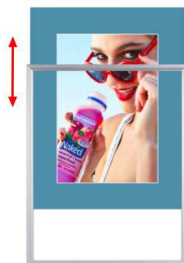

**Designer Beveled Slide-In Picture Sign Frames for Posters 20x30 | 4" Wide Matboard**

FOR CURRENT PRICING, VISIT THE ID # LISTED ABOVE

**Product Details**

- **Slide-In Frame**
- **20x30** Aluminum Beveled Slide In Poster Frame
- **4"** Beveled Mat Board | Choose From **24+** Colors
- Beveled Metal Frame Profile: **7/8" Wide**
- Narrow profile offers **5/8"** overall off the wall depth
- Accepts printed material up to **1/16" thick**
- Viewable Area: Matboard overlaps poster insert by **1/2" all around**
- Slide-In Slot Opening: **1/4"**
- **2** Aluminum slide in picture poster frame finishes: **Silver or Black**
- **.040** Backing Board: Thin, durable backer board provides rigidity for your poster
- **.040** clear acrylic is included to protect your poster insert
- Top/Side load frames can mount either **Portrait or Landscape**
- Installs Easily: Punched holes in frame allow for easy surface mounting
- Hanging hardware (screws) are included
- **All Beveled Slide-In POSTER FRAMES SHIPPED ASSEMBLED**
- **20x30 Slide-In Frames For Posters Made in the USA**
- Designer Top/Side Loader Picture Poster Frames **for INDOOR USE ONLY**

**Matboards Create Numerous Benefits**

- **4" Wide Mat Border** provides an upscale touch to your 20 x 30 poster insert with greater impact.

- Re-Printing of smaller size inserts will have cost savings.
- You can change your Mat Border colors anytime, and create an entire

new look for your interior.

- **4"** Viewable Mat Border
- Matboard Overlaps **20x30** Poster by **1/2" ALL AROUND**
- **24** Beveled Matboard Colors Available
- Magnetic Clamps are placed onto the back of the Matboard to secure your thin poster, graphic or image in place.
- **Magnetic Clamps will secure up to 1/16" insert thickness**