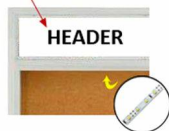

CUSTOM HEADER / LOGO (Upcharge)

This is for or those customers that wish to send us a specific FONT, COLOR, or LOGO. Make sure to enter **CUSTOM LOGO** in the empty **Text Box** above the Green ADD to CART button. We will contact you once the order has been received to instruct you on how to submit the HI-Res EPS File to us.

BLACK LETTERING ON A 5" HIGH WHITE HEADER

CONCEALED LIGHTING