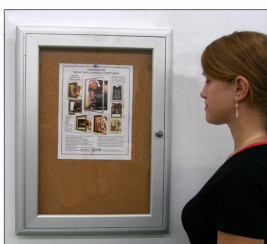

Indoor Enclosed Bulletin Boards 36 x 48 with Lights (Radius Edge)

FOR CURRENT PRICING, VISIT THE ID # LISTED ABOVE

Product Details

- 36" x 48" Sleek radius edge with lighted corners provided with mitered corners
- Features full length piano hinges (opens right to left)
- **Long-Lasting, Energy-Efficient LED Strip Lighting**
- Security cam-lock is positioned on front of 36x48 frame (2 keys included)
- Overall Depth: 4"
- Interior Useable Depth: 2 5/8"
- Extra deep for displaying bulkier items
- 4 frame finishes
- Break Resistant Acrylic: Perfect for high traffic or public environments
- Self healing natural cork interior
- Case must be **surface mounted** on the wall
- **Call to customize this product!**

Lighting Information

- LED strip lights are positioned on top to shine down
- Electric Cord: 3-wire center back exit (electrician needed for hardwiring)

Ordering Options

- Frame Orientation: Portrait or Landscape
- Fabric covering over corkboard
- **Door Window: Break Resistant or Tempered Glass**
 - Break Resistant Acrylic: 1/8" thick, lightweight (Standard)
 - 1/4" Tempered Glass for public environments and locations that require this added safety feature. (Upcharge)
 - If chosen we will use our heavy duty door that will change one of 2 dimensions by 1/2". We will contact you if you do not indicate which dimension you would like adjusted in your order notes.
 - The viewable area can decrease by 1/2" or the overall size can be increased by 1/2".

Model	Interior Size	Viewable Area	Overall Size (Portrait)	Overall Size (Landscape)	Ships Via	Shippign Weight
SCBBIRL-3648	37 1/4" x 49 3/4"	35 3/4" x 48" (Landscape 47 3/4" x 36")	42" x 54"	54" x 42"	Freight	80