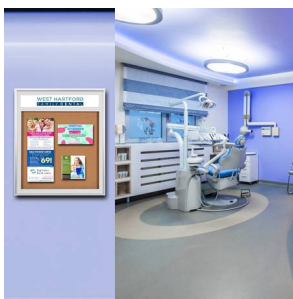

IMPORTANT HEADER ORDERING DETAILS

Please type your message in the text box provided below, we will try to keep your message on one line unless otherwise specified. If we can't fit your message on one line we will center your copy on two lines. For the customer that needs a specific font, color or text positioning, you may call customer service with your requests.

SELECT THE RIGHT OPTION FOR YOU, AND FOLLOW INSTRUCTIONS

STANDARD HEADER (No Charge)

Standard UPPERCASE Black Helvetica Lettering as detailed above. Make sure to spell out your header in the empty **Text Box** above the Green ADD to CART button. Check your grammar & spelling!

LEAVE HEADER BLANK (No Charge)

For those customers that will be adding their own header, select this option. Make sure to enter **LEAVE BLANK** in the empty **Text Box** above the Green ADD to CART button.

CUSTOM HEADER / LOGO (Upcharge)

This is for or those customers that wish to send us a specific FONT, COLOR, or LOGO. Make sure to enter **CUSTOM LOGO** in the empty **Text Box** above the Green ADD to CART button. We will contact you once the order has been received to instruct you on how to submit the HI-Res EPS File to us.

Ordering Options

- Frame Orientation: Portrait or Landscape
- Fabric Covered Bulletin Board (see colors below)
- Lockable - Side Plunge Lock & Key

Model	Interior Size	Overall Size (Portrait)	Overall Size (Landscape)	Viewable Area	Ships Via	Shipping Weight
SFMBH-3648	36" x 48"	39 3/4" x 58 1/2"	46 1/2" x 51 3/4"	35" x 47"	FedEx	54