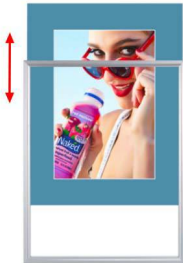

Matboards Create Numerous Benefits

- **4" Wide Mat Border** provides an upscale touch to your 8 x 10 poster insert with greater impact.

- Re-Printing of smaller size inserts will have cost savings.
- You can change your Mat Border colors anytime, and create an entire

new look for your interior.

- **4"** Viewable Mat Border
- Matboard Overlaps **8x10** Poster by **1/2"** ALL AROUND
- **24** Beveled Matboard Colors Available
- Magnetic Clamps are placed onto the back of the Matboard to secure your thin poster, graphic or image in place.
- **Magnetic Clamps will secure up to 1/16" insert thickness**

Ordering Options

- Frame Orientation: Portrait or Landscape

Acrylic (Protective) Window

- **Clear Acrylic (.040 Thickness)...(FREE of Charge)**

- Strong lightweight acrylic provides a clear viewing window

- **Non-Glare (.080 Thickness)...(See Pricing)**

- Reduces glare from natural or artificial light

- **Break Resistant (.060 Thickness)...(See Pricing)**

- High Impact acrylic, perfect for high traffic or public environments

Customize Your Sign Frame

- **Call for Custom Designer Beveled Slide-In Frames!**
- Any Matboard Border Size is Available
- Multiple Matboard Openings are Available
- 100+ Matboard Colors to Choose
- Powdercoated Beveled Sign Frame Finishes Available

Model	Insert Size	Overall Size	Viewable Area	Ships Via	Shipping Wt	How is Frame Shipped?
TLBSMAT4-810	8" x 10"	14 7/8" x 16 7/8"	7" x 9"	FedEx	5	Assembled