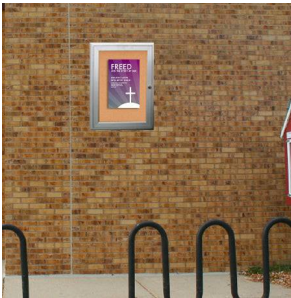

36 x 36 Outdoor Enclosed Bulletin Boards (Radius Edge)

FOR CURRENT PRICING, VISIT THE ID # LISTED ABOVE

Product Details

- **Outdoor Enclosed Cork Bulletin Board**
- [Contemporary Radius Edge Cabinet Design](#)
- Aluminum Display Case Construction
- **36 x 36** Outdoor Bulletin Board Display Size
- Weather Resistant and Made for the Outdoors
- **Cork Board Interior Backing**
- Sleek radius edge profile with mitered corners
- Features full length piano hinges (opens right to left)
- Locking Message Board Display Case
- Security cam-lock on front of **36x36** frame (2 keys included)
- Overall Case Depth: **2"**
- Interior Useable Depth: **5/8"**
- **4** outdoor treated metal frame finishes
- Break Resistant Clear Acrylic for high traffic public environments
- Natural cork board interior surface
- Cabinet withstands the typical everyday outside elements -Not floodproof
- Bottom Cabinet Weep Holes help drain any water
- Vents help to reduce any condensation build- up
- Weather resistant aluminum backing with silicone sealant
- **36 x 36** Message Display Case must be [surface mounted](#) on the wall
- [Call for Custom Outdoor Enclosed Bulletin Board Sizes](#)

0

Ordering Options

- Frame Orientation: Portrait or Landscape
- Vinyl covering over cork
- **Door Window: Break Resistant or Tempered Glass**
 - Break Resistant Acrylic: 1/8" thick, lightweight (Standard)
 - 1/4" Tempered Glass for public environments and locations that require this added safety feature. (Upcharge)
 - If chosen we will use our heavy duty door that will change one of 2 dimensions by 1/2". We will contact you if you do not indicate which dimension you would like adjusted in your order notes.
 - The viewable area can decrease by 1/2" or the overall size can be increased by 1/2".