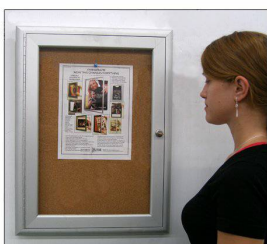

31 x 31 Outdoor Enclosed Bulletin Boards (Radius Edge)

FOR CURRENT PRICING, VISIT THE ID # LISTED ABOVE

Product Details

- **Outdoor Enclosed Cork Bulletin Board**
- [Contemporary Radius Edge Cabinet Design](#)
- Aluminum Display Case Construction
- **31 x 31** Outdoor Bulletin Board Display Size
- Weather Resistant and Made for the Outdoors
- **Cork Board Interior Backing**
- Sleek radius edge profile with mitered corners
- Features full length piano hinges (opens right to left)
- Locking Message Board Display Case
- Security cam-lock on front of **31x31** frame (2 keys included)
- Overall Case Depth: **2"**
- Interior Useable Depth: **5/8"**
- **4** outdoor treated metal frame finishes
- Break Resistant Clear Acrylic for high traffic public environments
- Natural cork board interior surface
- Cabinet withstands the typical everyday outside elements -Not floodproof
- Bottom Cabinet Weep Holes help drain any water
- Vents help to reduce any condensation build- up
- Weather resistant aluminum backing with silicone sealant
- **31 x 31** Message Display Case must be [surface mounted](#) on the wall
- [Call for Custom Outdoor Enclosed Bulletin Board Sizes](#)

0

Ordering Options

- Frame Orientation: Portrait or Landscape
- Vinyl covering over cork
- **Door Window: Break Resistant or Tempered Glass**
 - Break Resistant Acrylic: 1/8" thick, lightweight (Standard)
 - 1/4" Tempered Glass for public environments and locations that require this added safety feature. (Upcharge)
 - If chosen we will use our heavy duty door that will change one of 2 dimensions by 1/2". We will contact you if you do not indicate which dimension you would like adjusted in your order notes.
 - The viewable area can decrease by 1/2" or the overall size can be increased by 1/2".