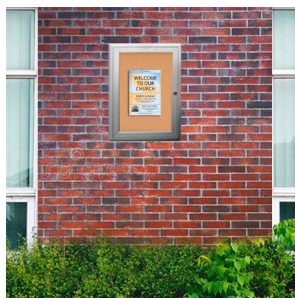

30 x 40 Outdoor Enclosed Bulletin Boards (Radius Edge)

FOR CURRENT PRICING, VISIT THE ID # LISTED ABOVE

Product Details

- **Outdoor Enclosed Cork Bulletin Board**
- [Contemporary Radius Edge Cabinet Design](#)
- Aluminum Display Case Construction
- **30 x 40** Outdoor Bulletin Board Display Size
- Weather Resistant and Made for the Outdoors
- **Cork Board Interior Backing**
- Sleek radius edge profile with mitered corners
- Features full length piano hinges (opens right to left)
- Locking Message Board Display Case
- Security cam-lock on front of **30x40** frame (2 keys included)
- Overall Case Depth: **2"**
- Interior Useable Depth: **5/8"**
- **4** outdoor treated metal frame finishes
- Break Resistant Clear Acrylic for high traffic public environments
- Natural cork board interior surface
- Cabinet withstands the typical everyday outside elements -Not floodproof
- Bottom Cabinet Weep Holes help drain any water
- Vents help to reduce any condensation build- up
- Weather resistant aluminum backing with silicone sealant
- **30 x 40** Message Display Case must be [surface mounted](#) on the wall
- [Call for Custom Outdoor Enclosed Bulletin Board Sizes](#)

0

Ordering Options

- Frame Orientation: Portrait or Landscape
- Vinyl covering over cork
- **Door Window: Break Resistant or Tempered Glass**
 - Break Resistant Acrylic: 1/8" thick, lightweight (Standard)
 - 1/4" Tempered Glass for public environments and locations that require this added safety feature. (Upcharge)
 - If chosen we will use our heavy duty door that will change one of 2 dimensions by 1/2". We will contact you if you do not indicate which dimension you would like adjusted in your order notes.
 - The viewable area can decrease by 1/2" or the overall size can be increased by 1/2".

Model	Interior Size	Viewable Area	Overall Size (Portrait)	Overall Size (Landscape)	Ships Via	Shipping Weight
SCBBR-3040	31 1/4" x 41 3/4"	30" x 40"	35 1/4" x 45"	45 1/4" x 35"	UPS	45