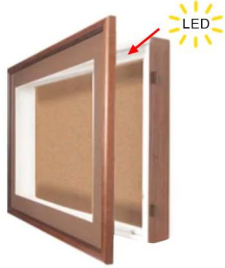

SwingFrame Designer Lighted Wood Frame 3 Inches Deep Shadow Box Display Case | Cork Board 10+ Sizes

FOR CURRENT PRICING, VISIT THE ID # LISTED ABOVE