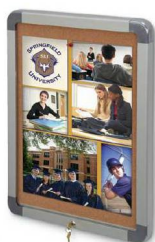

**8.5x11 Indoor Elevator Bulletin Boards with Radius Edge (LIFT-OFF FRAME STYLE)**

FOR CURRENT PRICING, VISIT THE ID # LISTED ABOVE  
FREE SHIPPING

**Product Details**

- Indoor Bulletin Board 8.5" x 11"
- Sleek radius edge frame profile with rounded corners
- Wall Mount
- **Lift off Frame (opens bottom to top)**
- Locking Bulletin Board
- Frame Orientation: Portrait or Landscape (YOU CHOOSE)
- Security cam-lock is positioned on front of frame (2 keys included)
- **Overall Depth: 1"**
- 2 frame metal finishes: Black and Silver
- Break Resistant Acrylic: Perfect for high traffic or public environments
- Self sealing natural cork interior
- For **INDOOR DISPLAY USE ONLY**
- **Call to Customize Your 8.5x11 Elevator Display Cases**

**Ordering Options**

- Painted Cork and Fabric Cork
- Poster Frame Orientation: Portrait or Landscape

**LIFT OFF FRAME  
(OPENS BOTTOM TO TOP)**

**OPTIONAL FABRIC COLORS  
(SHOWN IN GREY & BLACK)**

Model	Overall Size	Viewable Area	Ships Via	Shipping Weight
ELVR-8511	11" x 13.5"	8 1/2" x 11"	UPS	6