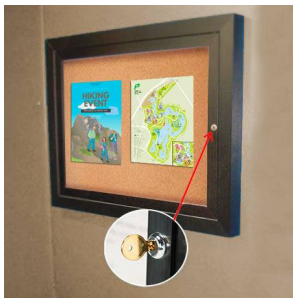

Indoor Enclosed Bulletin Boards 13 x 19 | Single Locking Door

FOR CURRENT PRICING, VISIT THE ID # LISTED ABOVE

Product Details

- **Indoor Bulletin Board**
- **13 x 19** Bulletin Board Display Case
- **Enclosed Bulletin Board**
- Wall Mount, Single Locking Door
- Features full length piano hinge (opens right to left)
- Security cam-lock on front of **13 x 19** frame door (2 keys included)
- Overall Bulletin Board Display Case Depth: **2"**
- Interior Useable Depth: **5/8"**
- Visible Window Area **13 x 19**
- **4** metal frame finishes
- Break Resistant Clear Acrylic Window
- **Natural cork interior Surface**
- **13x19** Bulletin Board Display **For INDOOR DISPLAY USE ONLY**
- **Call to Customize Single Door Enclosed Bulletin Board Displays**

()

Ordering Options

- Frame Orientation: Portrait or Landscape
- Painted Cork and Fabric Cork
- **Door Window: Break Resistant or Tempered Glass**
 - Break Resistant Acrylic: 1/8" thick, lightweight (Standard)
 - 1/4" Tempered Glass for public environments and locations that require this added safety feature. (Upcharge)
 - If chosen we will use our heavy duty door that will change one of 2 dimensions by 1/2". We will contact you if you do not indicate which dimension you would like adjusted in your order notes.
 - The viewable area can decrease by 1/2" or the overall size can be increased by 1/2".

Model	Interior Size	Viewable Area	Overall Size (Portrait)	Overall Size (Landscape)	Ships Via	Shipping Weight
SCIBB-1319	14 1/4" x 20 3/4"	12 3/4" x 19" (18 3/4" x 13")	18" x 24"	24" x 18"	UPS	20