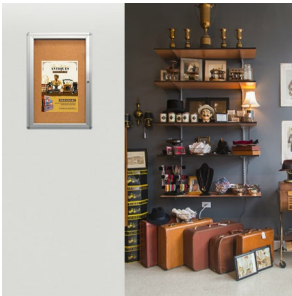

**18 x 24 Indoor Enclosed Bulletin Board with Rounded Corners (Single Door)**

FOR CURRENT PRICING, VISIT THE ID # LISTED ABOVE

**Product Details**

- Indoor Bulletin Board
- Enclosed Bulletin Board
- Rounded Corners
- Wall Mount Single Door Bulletin Board
- Sleek radius edge rounded corners frame accentuates messages
- Features full length piano hinges (opens right to left)
- Security cam-lock is positioned on front of frame (2 keys included)
- Bulletin Board Display Case Depth: 2"
- Interior Useable Depth: 5/8"
- 4 metal frame finishes
- Break Resistant Acrylic: Perfect for high traffic or public areas
- Self healing natural cork interior
- 18 x 24 Enclosed Bulletin Board For INDOOR DISPLAY USE ONLY
- Case must be **surface mounted** on the wall
- **Call to Customize Single Door Bulletin Board Display Cases**

()

**Ordering Options**

- Frame Orientation: Portrait or Landscape
- Painted Cork and Fabric Cork
- **Door Window: Break Resistant or Tempered Glass**
  - Break Resistant Acrylic: 1/8" thick, lightweight (Standard)
  - 1/4" Tempered Glass for public environments and locations that require this added safety feature. (Upcharge)
    - If chosen we will use our heavy duty door that will change one of 2 dimensions by 1/2". We will contact you if you do not indicate which dimension you would like adjusted in your order notes.
    - The viewable area can decrease by 1/2" or the overall size can be increased by 1/2".

Model	Interior Size	Viewable Area	Overall Size (Portrait)	Overall Size (Landscape)	Ships Via	Shipping Weight
SCBBIRC-1824	19 1/4" x 25 3/4"	18" x 24"	23 1/4" x 29"	29 1/4" x 23"	UPS	25