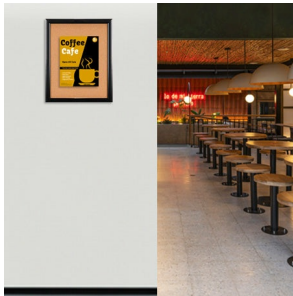

Super Wide-Face 11x17 Enclosed Bulletin Board SwingFrames

FOR CURRENT PRICING, VISIT THE ID # LISTED ABOVE

Product Details

- Enclosed Cork Bulletin Board 11" x 17"
- Wall Mount Display Frame with One Door
- Patented swing-open frame system (opens right to left)
- Features concealed hinges and Gravity Lock
- Metal Frame Profile: 2 3/8" Wide
- Overall Wall Frame Depth: 2 1/4"
- Interior Useable Depth: 3/4"
- (2) Anodized aluminum frame finishes available: Black and Silver
- Break Resistant Acrylic: For high traffic or public areas
- 1/4" natural cork board mounted on 1/4" hardboard
- Installs Easily: Mounting hardware included
- Super Wide-Face Designer Bulletin Boards are for **INDOOR USE ONLY**
- **Call to Buy Custom Designer Bulletin Cork Boards!**

Ordering Options

- Frame Orientation: Portrait or Landscape
- Fabric Covered Bulletin Board
- Lockable Bulletin Board - Side Plunge Lock & Key

Model	Interior Size	Overall Size	Viewable Area	Ships Via	Shipping Weight
SFMBWIDE-1117	11" x 17"	14 3/4" x 20 3/4"	9 1/8" x 15 1/8"	FedEx	20