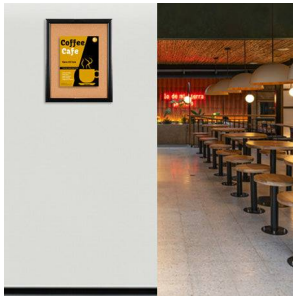

**Super Wide-Face 11x17 Enclosed Bulletin Board SwingFrames**

FOR CURRENT PRICING, VISIT THE ID # LISTED ABOVE

**Product Details**

- Enclosed Cork Bulletin Board 11" x 17"
- Wall Mount Display Frame with One Door
- Patented swing-open frame system (opens right to left)
- Features concealed hinges and Gravity Lock
- Metal Frame Profile: 2 3/8" Wide
- Overall Wall Frame Depth: 2 1/4"
- Interior Useable Depth: 3/4"
- (2) Anodized aluminum frame finishes available: Black and Silver
- Break Resistant Acrylic: For high traffic or public areas
- 1/4" natural cork board mounted on 1/4" hardboard
- Installs Easily: Mounting hardware included
- Super Wide-Face Designer Bulletin Boards are for **INDOOR USE ONLY**
- **Call to Buy Custom Designer Bulletin Cork Boards!**

**Ordering Options**

- Frame Orientation: Portrait or Landscape
- Fabric Covered Bulletin Board
- Lockable Bulletin Board - Side Plunge Lock & Key

Model	Interior Size	Overall Size	Viewable Area	Ships Via	Shipping Weight
SFMBWIDE-1117	11" x 17"	14 3/4" x 20 3/4"	9 1/8" x 15 1/8"	FedEx	20