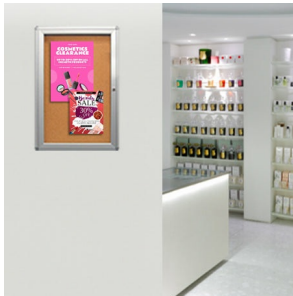

42 x 42 Indoor Enclosed Bulletin Board with Rounded Corners (Single Door)

FOR CURRENT PRICING, VISIT THE ID # LISTED ABOVE

Product Details

- Indoor Bulletin Board
- Enclosed Bulletin Board
- Rounded Corners
- Wall Mount Single Door Bulletin Board
- Sleek radius edge rounded corners frame accentuates messages
- Features full length piano hinges (opens right to left)
- Security cam-lock is positioned on front of frame (2 keys included)
- Bulletin Board Display Case Depth: 2"
- Interior Useable Depth: 5/8"
- 4 metal frame finishes
- Break Resistant Acrylic: Perfect for high traffic or public areas
- Self healing natural cork interior
- 42 x 42 Enclosed Bulletin Board For INDOOR DISPLAY USE ONLY
- Case must be **surface mounted** on the wall
- **Call to Customize Single Door Bulletin Board Display Cases**

()

Ordering Options

- Frame Orientation: Portrait or Landscape
- Painted Cork and Fabric Cork
- **Door Window: Break Resistant or Tempered Glass**
 - Break Resistant Acrylic: 1/8" thick, lightweight (Standard)
 - 1/4" Tempered Glass for public environments and locations that require this added safety feature. (Upcharge)
 - If chosen we will use our heavy duty door that will change one of 2 dimensions by 1/2". We will contact you if you do not indicate which dimension you would like adjusted in your order notes.
 - The viewable area can decrease by 1/2" or the overall size can be increased by 1/2".