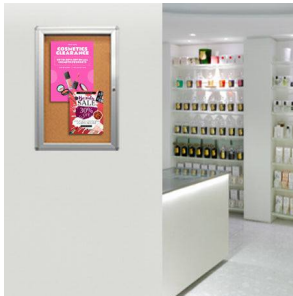

42 x 42 Indoor Enclosed Bulletin Board with Rounded Corners (Single Door)

FOR CURRENT PRICING, VISIT THE ID # LISTED ABOVE

Product Details

- Indoor Bulletin Board
- Enclosed Bulletin Board
- Rounded Corners
- Wall Mount Single Door Bulletin Board
- Sleek radius edge rounded corners frame accentuates messages
- Features full length piano hinges (opens right to left)
- Security cam-lock is positioned on front of frame (2 keys included)
- Bulletin Board Display Case Depth: 2"
- Interior Useable Depth: 5/8"
- 4 metal frame finishes
- Break Resistant Acrylic: Perfect for high traffic or public areas
- Self healing natural cork interior
- 42 x 42 Enclosed Bulletin Board For INDOOR DISPLAY USE ONLY
- Case must be **surface mounted** on the wall
- **Call to Customize Single Door Bulletin Board Display Cases**

Ordering Options

- Frame Orientation: Portrait or Landscape
- Painted Cork and Fabric Cork
- **Door Window: Break Resistant or Tempered Glass**
 - Break Resistant Acrylic: 1/8" thick, lightweight (Standard)
 - 1/4" Tempered Glass for public environments and locations that require this added safety feature. (Upcharge)
 - If chosen we will use our heavy duty door that will change one of 2 dimensions by 1/2". We will contact you if you do not indicate which dimension you would like adjusted in your order notes.
 - The viewable area can decrease by 1/2" or the overall size can be increased by 1/2".