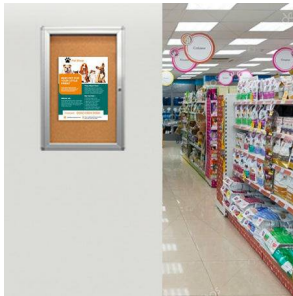

30 x 40 Enclosed Bulletin Board with Rounded Corners | Indoor 2" Deep Wall Display Case, Single Door

FOR CURRENT PRICING, VISIT THE ID # LISTED ABOVE

Product Details

- 30x40 Indoor Bulletin Board Display Case
- Sleek Contemporary Radius Edge Rounded Corners
- Wall Mount, Aluminum Single Door Bulletin Board
- Features full length piano hinges (opens right to left)
- Lockable Message Board
- Security cam-lock is on front of frame (2 keys included)
- Bulletin Board Display Case Depth: 2"
- Interior Useable Depth: 5/8"
- 4 metal frame finishes
- Break Resistant Acrylic: Perfect for high traffic or public areas
- Self healing natural cork interior
- 30 x 40 Enclosed Bulletin Board For INDOOR DISPLAY USE ONLY
- Case must be **surface mounted** on the wall
- **Call to Customize Single Door Bulletin Board Display Cases**

0

Ordering Options

- Frame Orientation: Portrait or Landscape
- Painted Cork and Fabric Cork
- **Door Window: Break Resistant or Tempered Glass**
 - Break Resistant Acrylic: 1/8" thick, lightweight (Standard)
 - 1/4" Tempered Glass for public environments and locations that require this added safety feature. (Upcharge)
 - If chosen we will use our heavy duty door that will change one of 2 dimensions by 1/2". We will contact you if you do not indicate which dimension you would like adjusted in your order notes.
 - The viewable area can decrease by 1/2" or the overall size can be increased by 1/2".