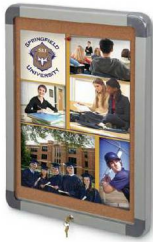

24x36 Elevator Bulletin Boards with Safe Radius Edges | Quick Change, Slim Lockable Lift-Off Frame

FOR CURRENT PRICING, VISIT THE ID # LISTED ABOVE
FREE SHIPPING

Product Details

- Indoor, Slim 1" Elevator Frame 24" x 36"
- Sleek, Safe, Frame Profile: **Rounded Corners**
- Lift-Off Frame Opens Bottom to Top
- Wall Mount, Enclosed Cork Bulletin Board
- Outer Frame Measures 24x36
- **Overall Frame Depth: 1"**
- Rounded Edges for Elevators, Confined Spaces + Active Public Areas
- Two-Part Aluminum Framing System
- Lift-Off the Front Frame to Pin Materials on the 2nd Bulletin Board Frame
- Quick Change Framing System
- Frame Orientation: Choose Portrait or Landscape
- Front Facing Lock on Bottom of the Frame
- Security Cam-Lock with 2 Keys Included
- Two Metal Finishes: Black and Silver
- Break-Resistant Clear Acrylic Window
- Self-Healing Tan, Cork Board Interior Panel
- For Indoor Display Use Only
- **Free-Shipping**
- Contact Us for Custom Elevator Display Cases and Frames

Ordering Options

- Painted Cork and Fabric Cork
- Poster Frame Orientation: Portrait or Landscape

Model	Overall Size	Viewable Area	Ships Via	Shipping Weight
ELVR-2436	24" x 36"	21 1/2" x 33 1/2"	UPS	15