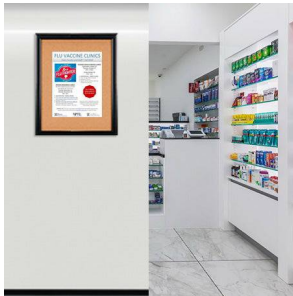

Super Wide-Face 30x30 Enclosed Bulletin Board SwingFrames

FOR CURRENT PRICING, VISIT THE ID # LISTED ABOVE

Product Details

- Enclosed Cork Bulletin Board 30" x 30"
- Wall Mount Display Frame with One Door
- Patented swing-open frame system (opens right to left)
- Features concealed hinges and Gravity Lock
- Metal Frame Profile: 2 3/8" Wide
- Overall Wall Frame Depth: 2 1/4"
- Interior Useable Depth: 3/4"
- (2) Anodized aluminum frame finishes available: Black and Silver
- Break Resistant Acrylic: For high traffic or public areas
- 1/4" natural cork board mounted on 1/4" hardboard
- Installs Easily: Mounting hardware included
- Super Wide-Face Designer Bulletin Boards are for **INDOOR USE ONLY**
- **Call to Buy Custom Designer Bulletin Cork Boards!**

Ordering Options

- Frame Orientation: Portrait or Landscape
- Fabric Covered Bulletin Board
- Lockable Bulletin Board - Side Plunge Lock & Key

Model	Interior Size	Overall Size	Viewable Area	Ships Via	Shipping Weight
SFMBWIDE-3030	30" x 30"	33 3/4" x 33 3/4"	28 1/8" x 28 1/8"	FedEx	35